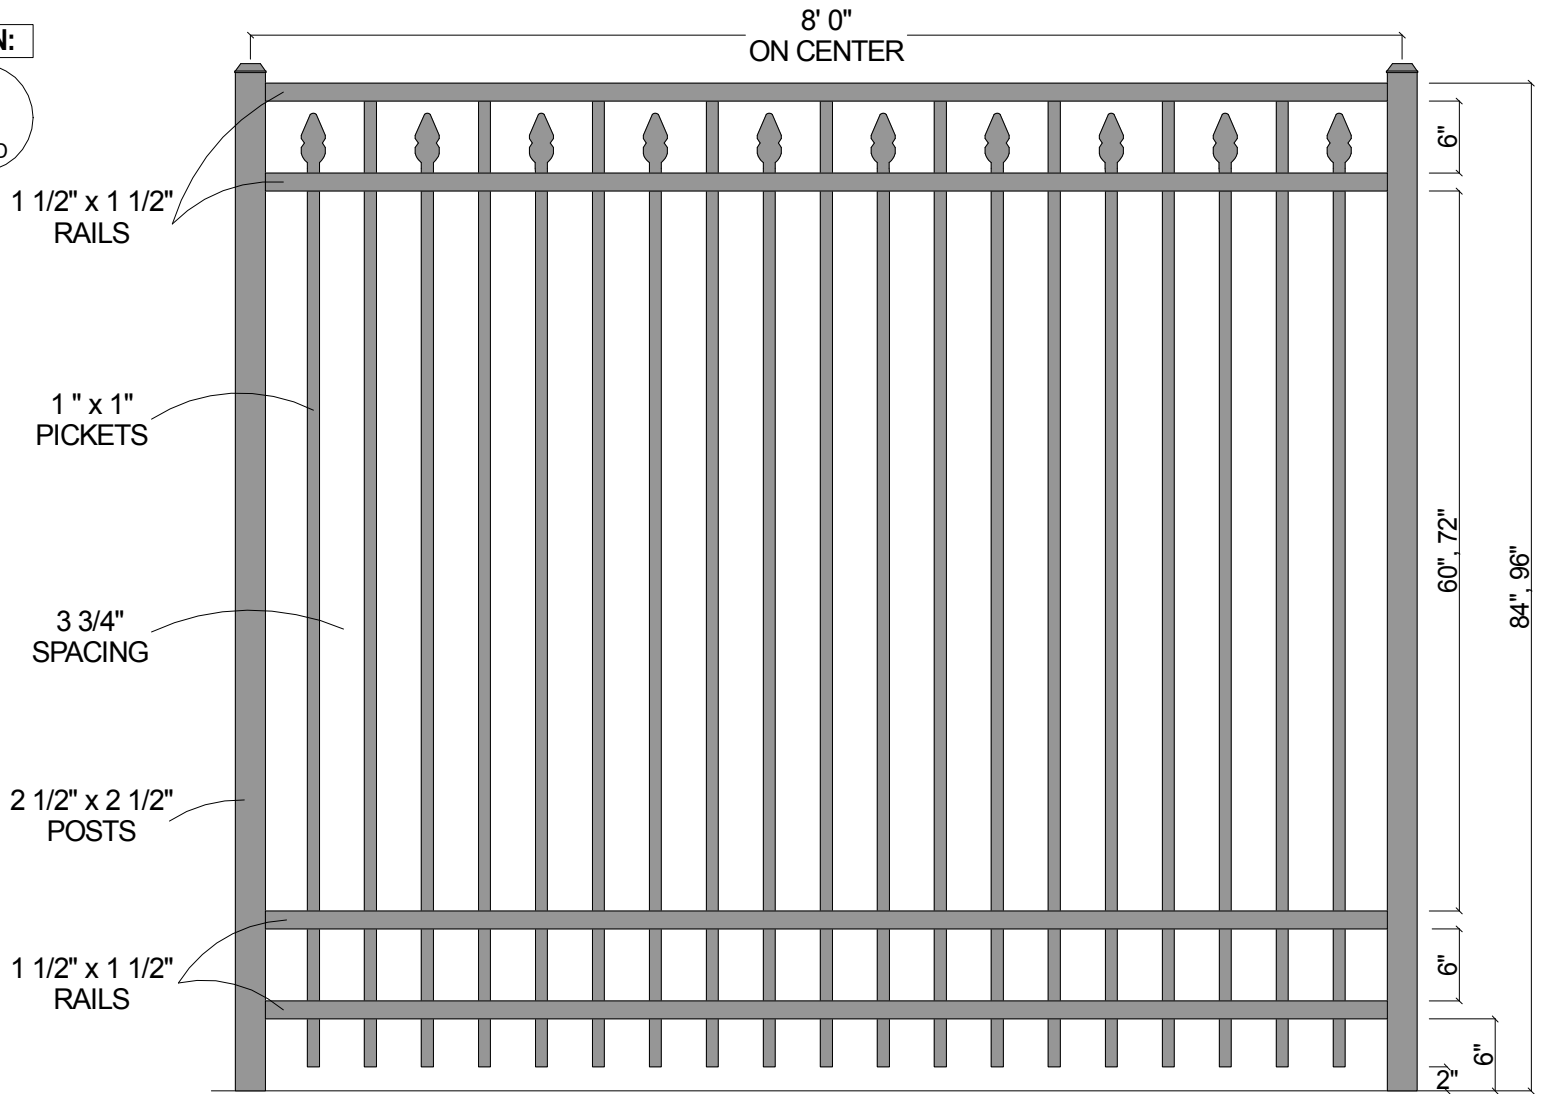

FINIAL OPTION:

Post Size	
84" Tall	2 1/2" x 2 1/2" x 10' 0"
96" Tall	2 1/2" x 2 1/2" x 11' 0"

CourtYard® Aluminum Fence		
Scale: 3/32" : 1"		Drawn By: J.D.S.
Date: 2/04/08		Revised:
2243 (4-Rail Flat Top w/Alt. Pickets)		
As Shown: 8' x 84" 2243		Drawing Number: 2243