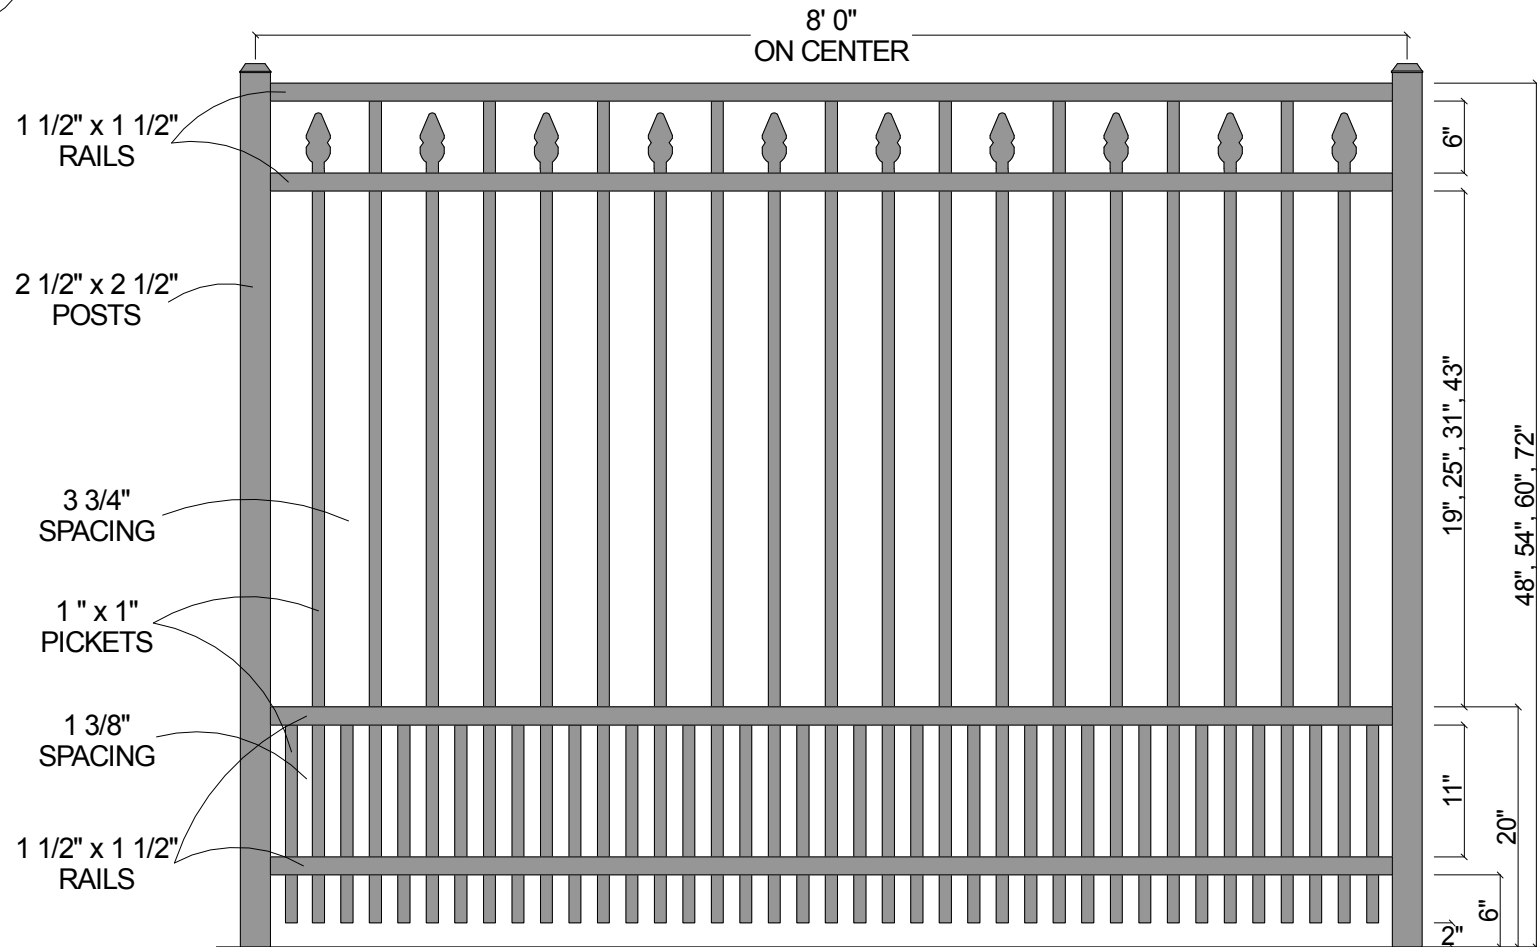

FINIAL OPTION:

Post Size

48" Tall	2 1/2" x 2 1/2" x 6 1/2'
54" Tall	2 1/2" x 2 1/2" x 7'
60" Tall	2 1/2" x 2 1/2" x 7 1/2'
72" Tall	2 1/2" x 2 1/2" x 8 1/2'

CourtYard® Aluminum Fence

Scale: 3/32" : 1"	Drawn By: J.D.S.
Date: 4/01/09	Revised:

2233 w/Short Picket Option

As Shown: 8' x 72" 2233 w/Short Picket Option	Drawing Number: 2233-SPO
--	-----------------------------