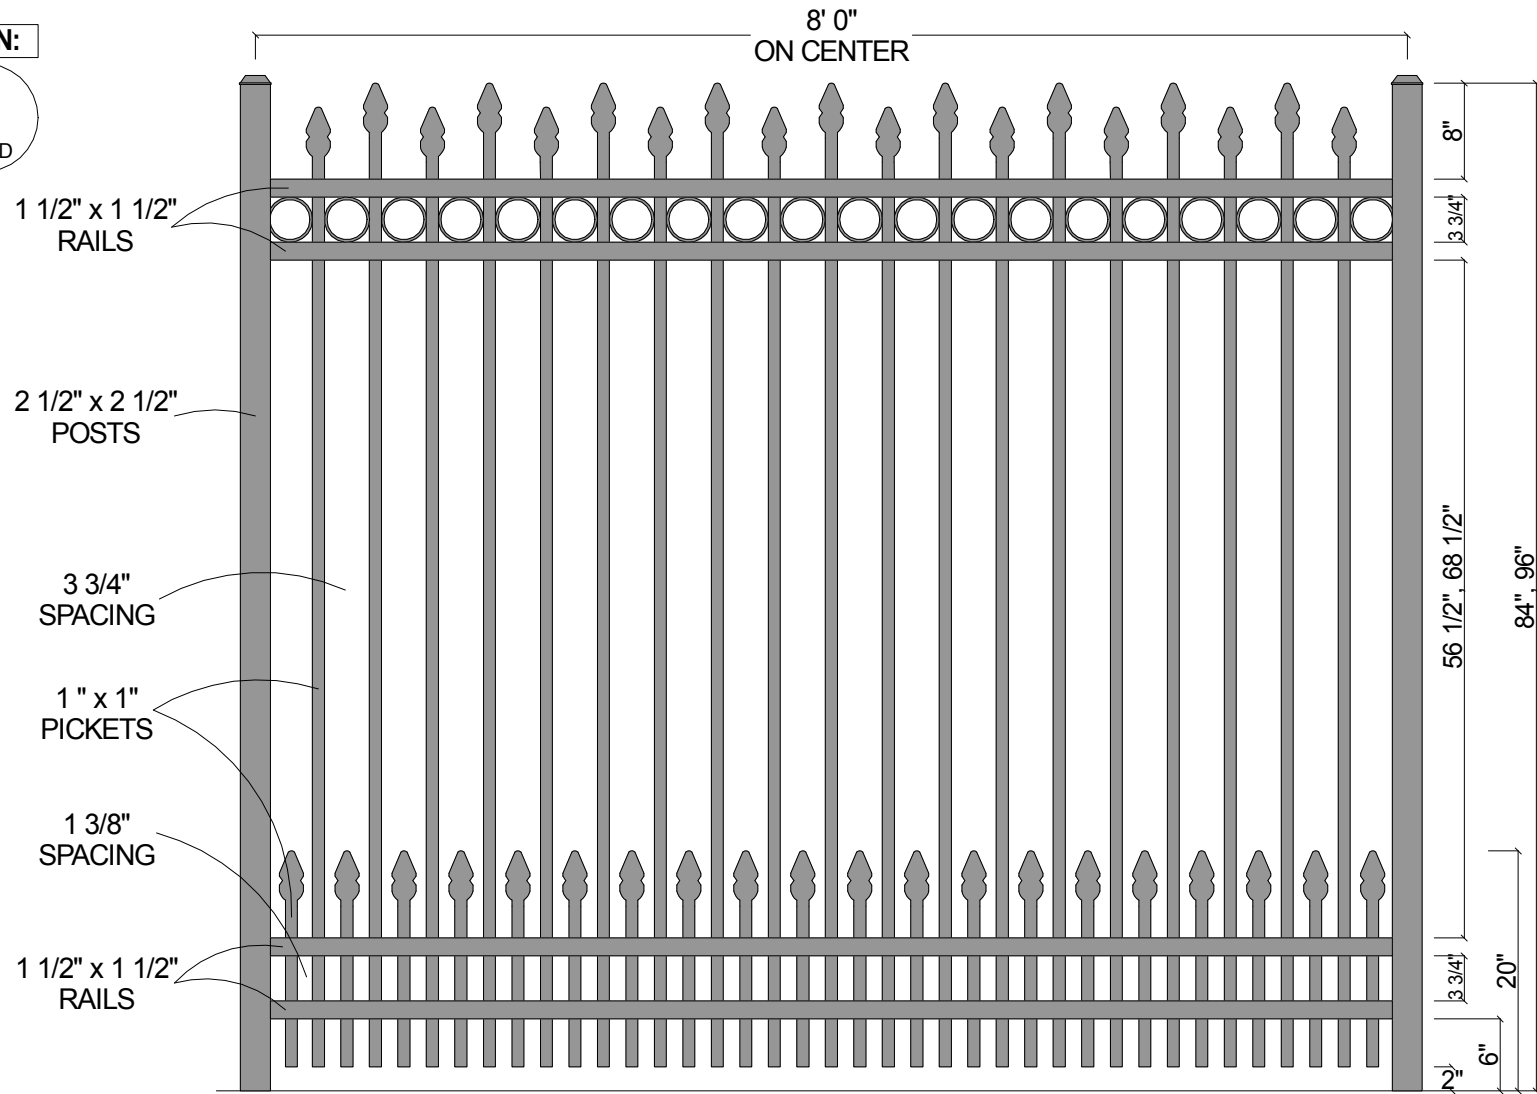

FINIAL OPTION:

Post Size	
84" Tall	2 1/2" x 2 1/2" x 10' 0"
96" Tall	2 1/2" x 2 1/2" x 11' 0"

CourtYard® Aluminum Fence	
Scale: 3/32" : 1"	Drawn By: J.D.S.
Date: 4/01/09	Revised:
2142R w/Short Picket Option	
As Shown: 8' x 84" 2142R w/Short Picket Option	Drawing Number: 2142R-SPO