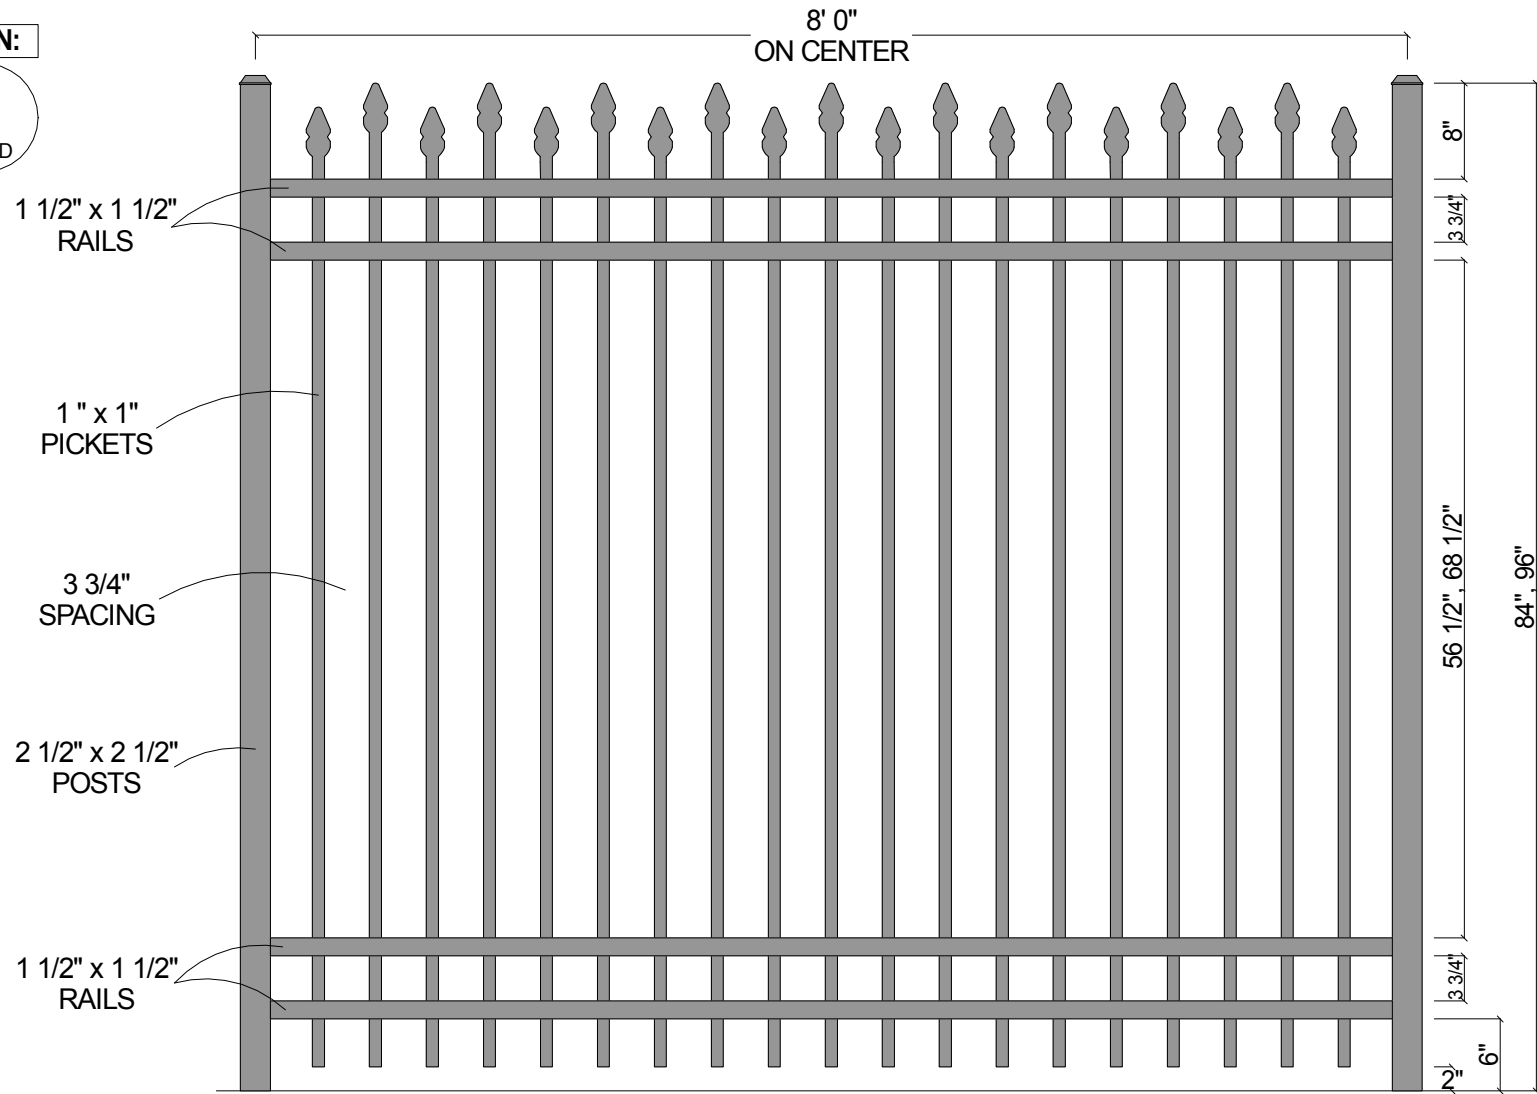

FINIAL OPTION:

Post Size	
84" Tall	2 1/2" x 2 1/2" x 10' 0"
96" Tall	2 1/2" x 2 1/2" x 11' 0"

CourtYard® Aluminum Fence		
Scale: 3/32" : 1"		Drawn By: J.D.S.
Date: 2/04/08		Revised:
2142 (4-Rail w/Alt. Pickets)		
As Shown: 8' x 84" 2142	Drawing Number: 2142	