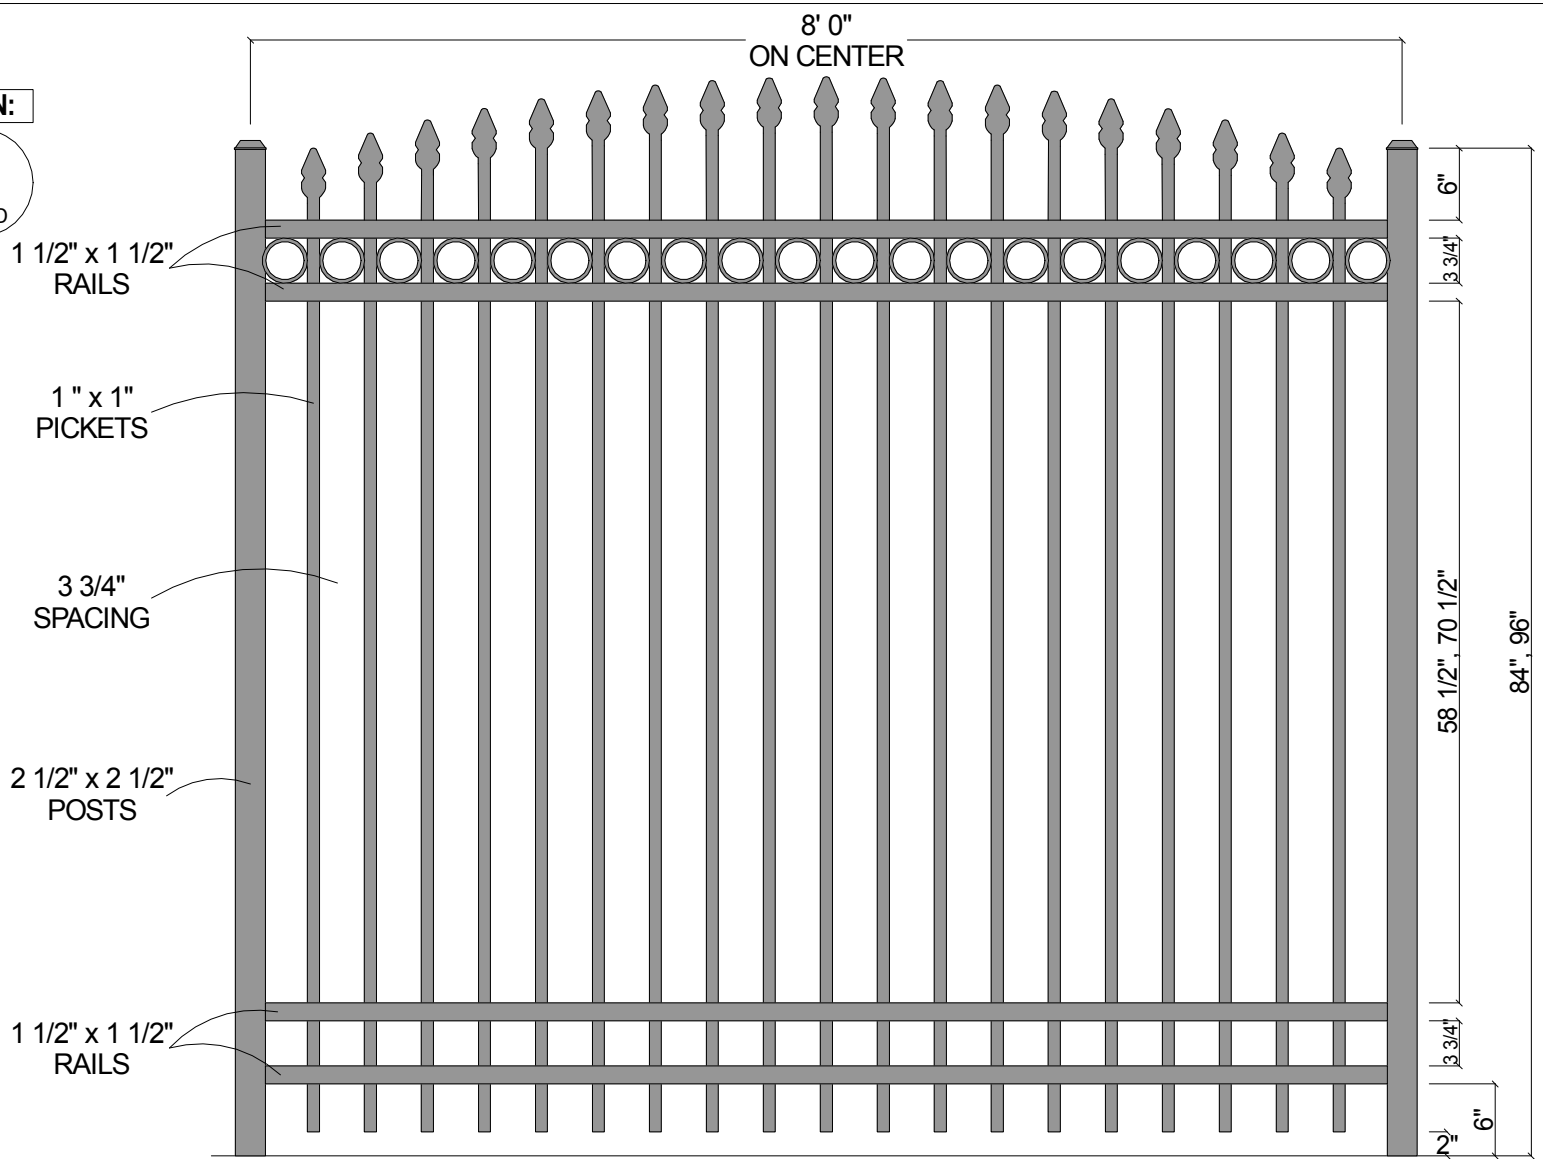

**FINIAL OPTION:**

Post Size	
84" Tall	2 1/2" x 2 1/2" x 10' 0"
96" Tall	2 1/2" x 2 1/2" x 11' 0"

<b>CourtYard® Aluminum Fence</b>		
Scale: 3/32" : 1"		Drawn By: J.D.S.
Date: 4/01/09		Revised:
<b>2141R Convex</b> (4-Rail w/Straight Pickets)		
As Shown:	8' x 84" 2141R Convex	Drawing Number: 2141RCnxv