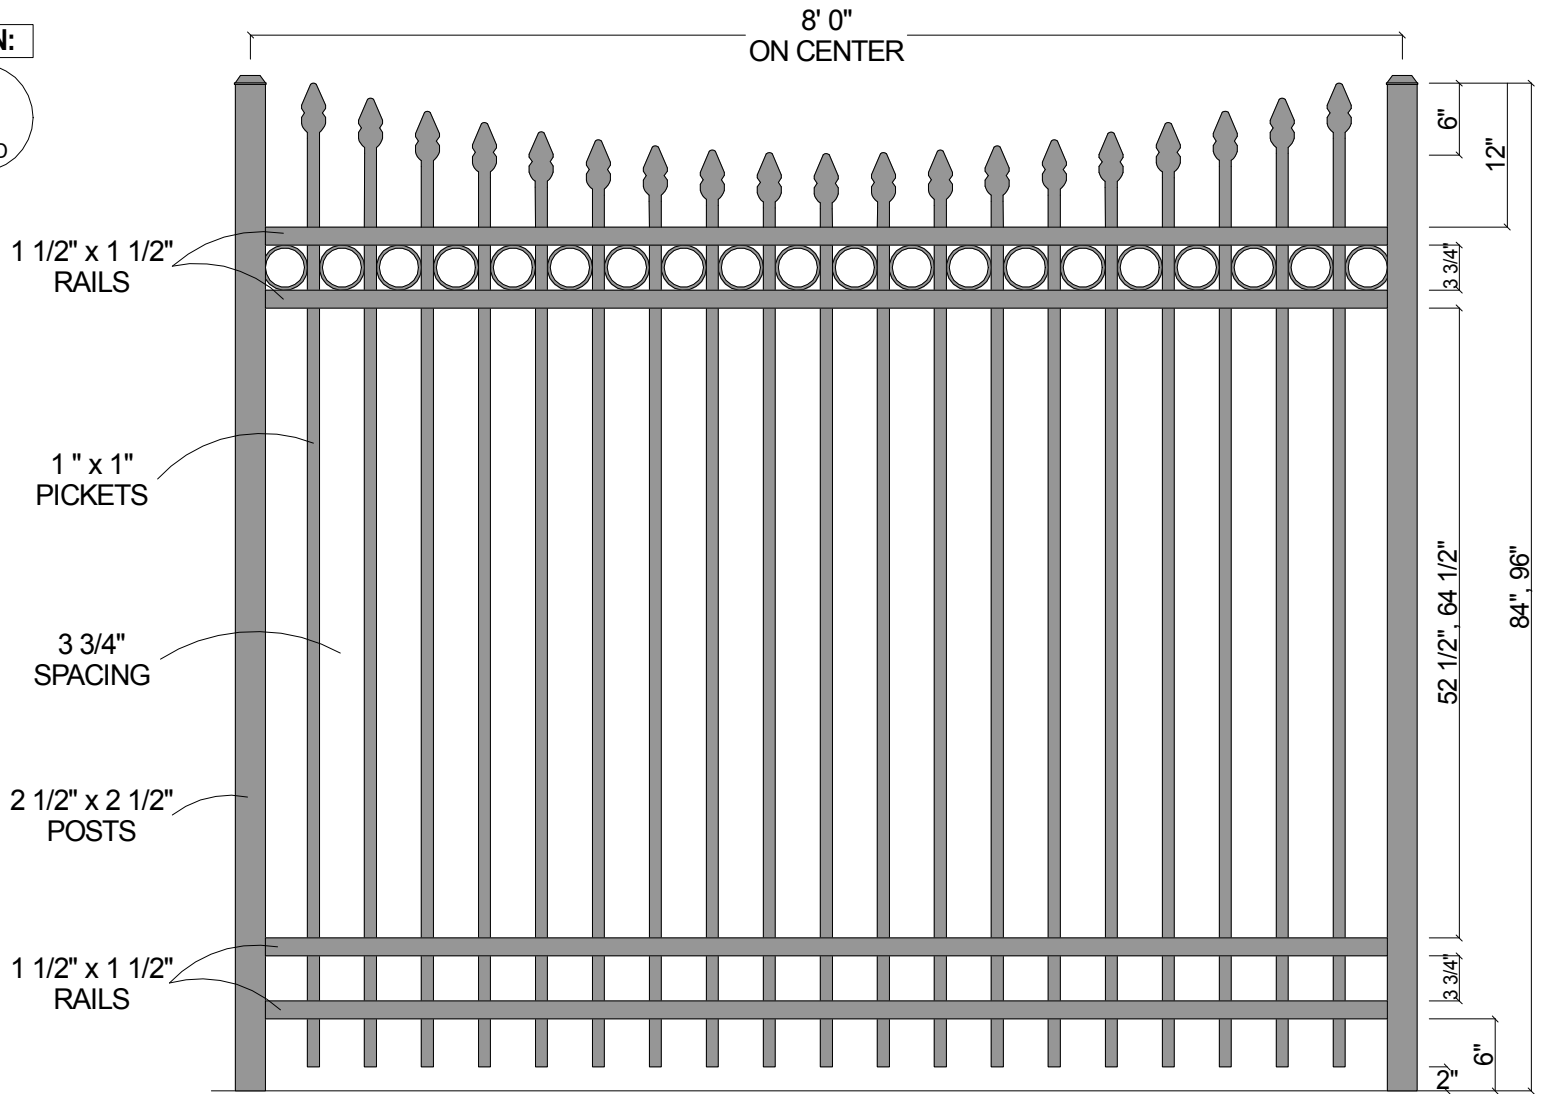

FINIAL OPTION:

Post Size	
84" Tall	2 1/2" x 2 1/2" x 10' 0"
96" Tall	2 1/2" x 2 1/2" x 11' 0"

CourtYard® Aluminum Fence		
Scale: 3/32" : 1"		Drawn By: J.D.S.
Date: 4/01/09		Revised:
2141R Concave (4-Rail w/Straight Pickets)		
As Shown: 8' x 84" 2141R Concave		Drawing Number: 2141RCncv