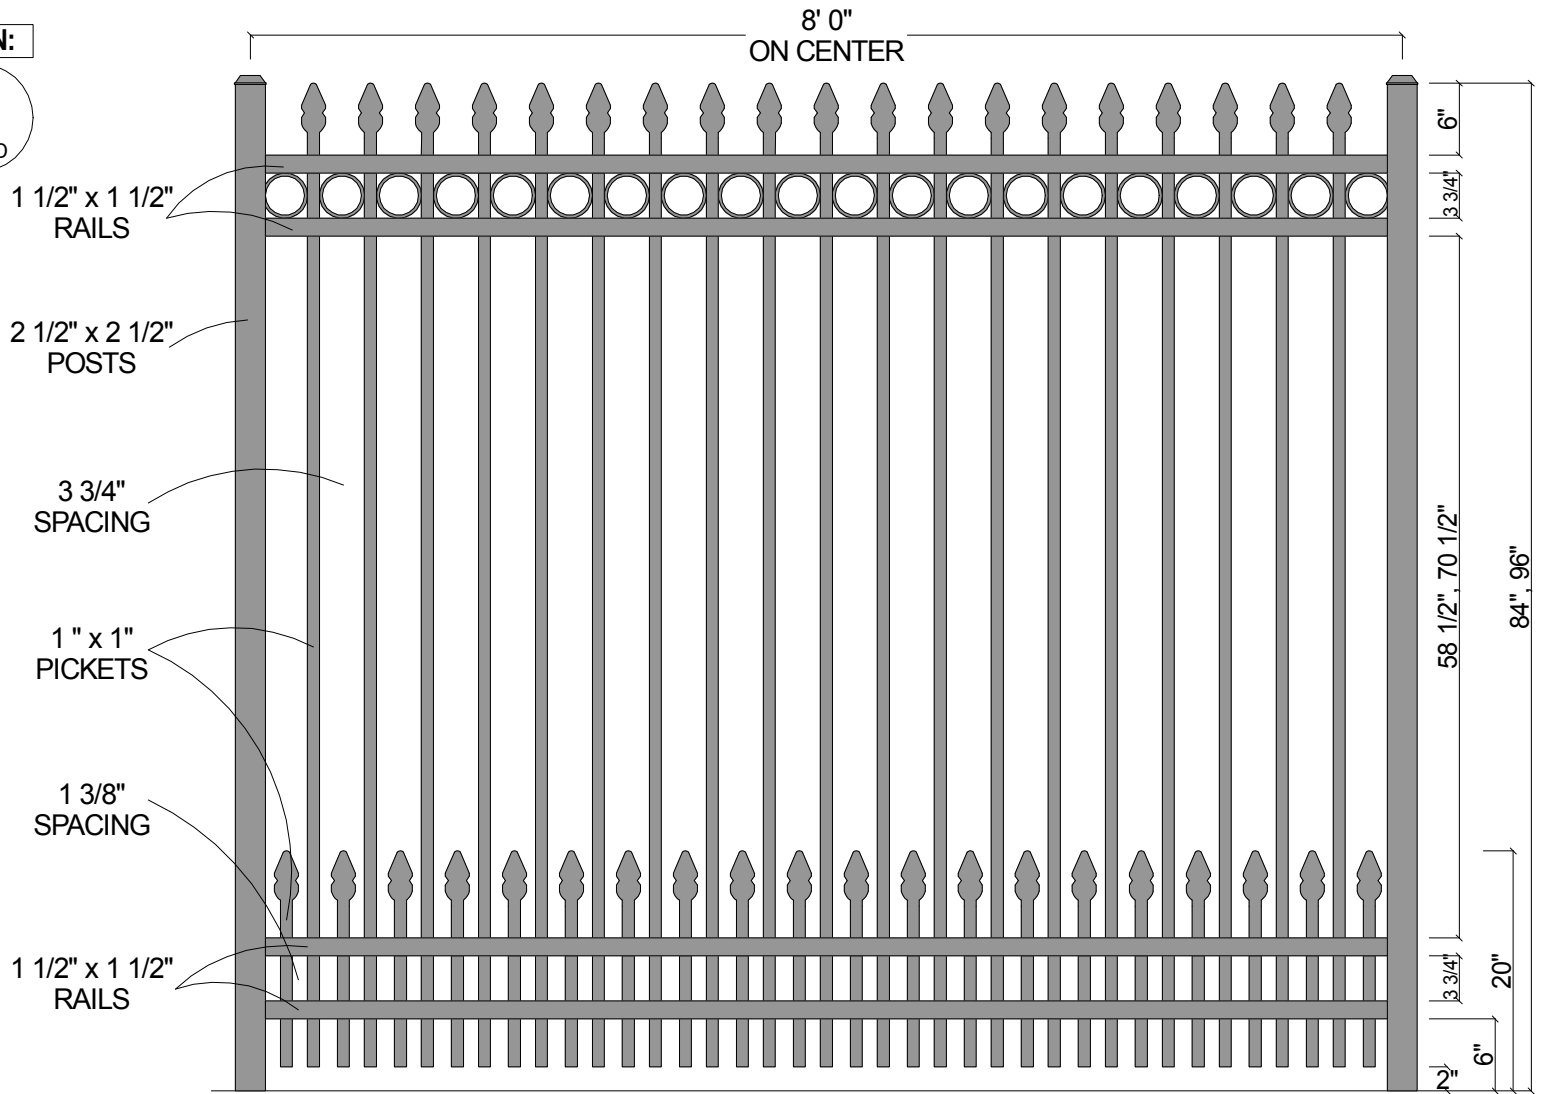

**FINIAL OPTION:**

Post Size	
84" Tall	2 1/2" x 2 1/2" x 10' 0"
96" Tall	2 1/2" x 2 1/2" x 11' 0"

<b>CourtYard® Aluminum Fence</b>	
Scale: 3/32" : 1"	Drawn By: J.D.S.
Date: 4/01/09	Revised:
<b>2141R w/Short Picket Option</b>	
As Shown: 8' x 84" 2141R w/Short Picket Option	Drawing Number: 2141R-SPO