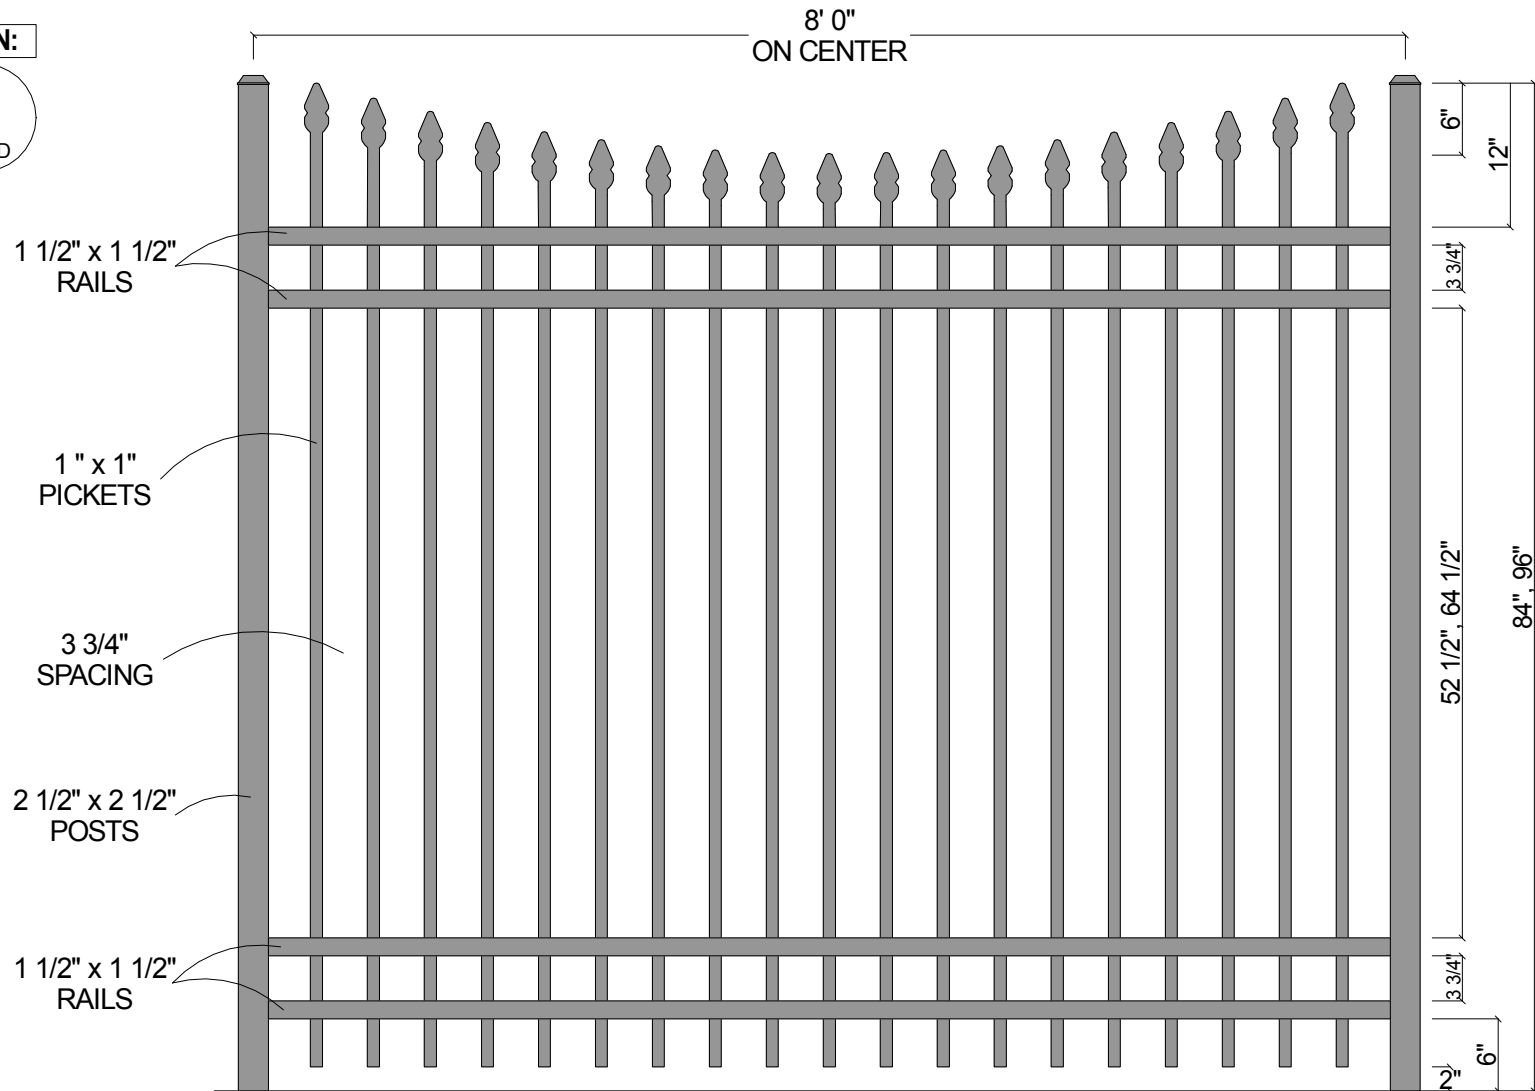

FINIAL OPTION:

Post Size	
84" Tall	2 1/2" x 2 1/2" x 10' 0"
96" Tall	2 1/2" x 2 1/2" x 11' 0"

CourtYard® Aluminum Fence		
Scale: 3/32" : 1"		Drawn By: J.D.S.
Date: 2/04/08		Revised:
2141 Concave (4-Rail w/Straight Pickets)		
As Shown: 8' x 84" 2141 Concave	Drawing Number: 2141Cncv	