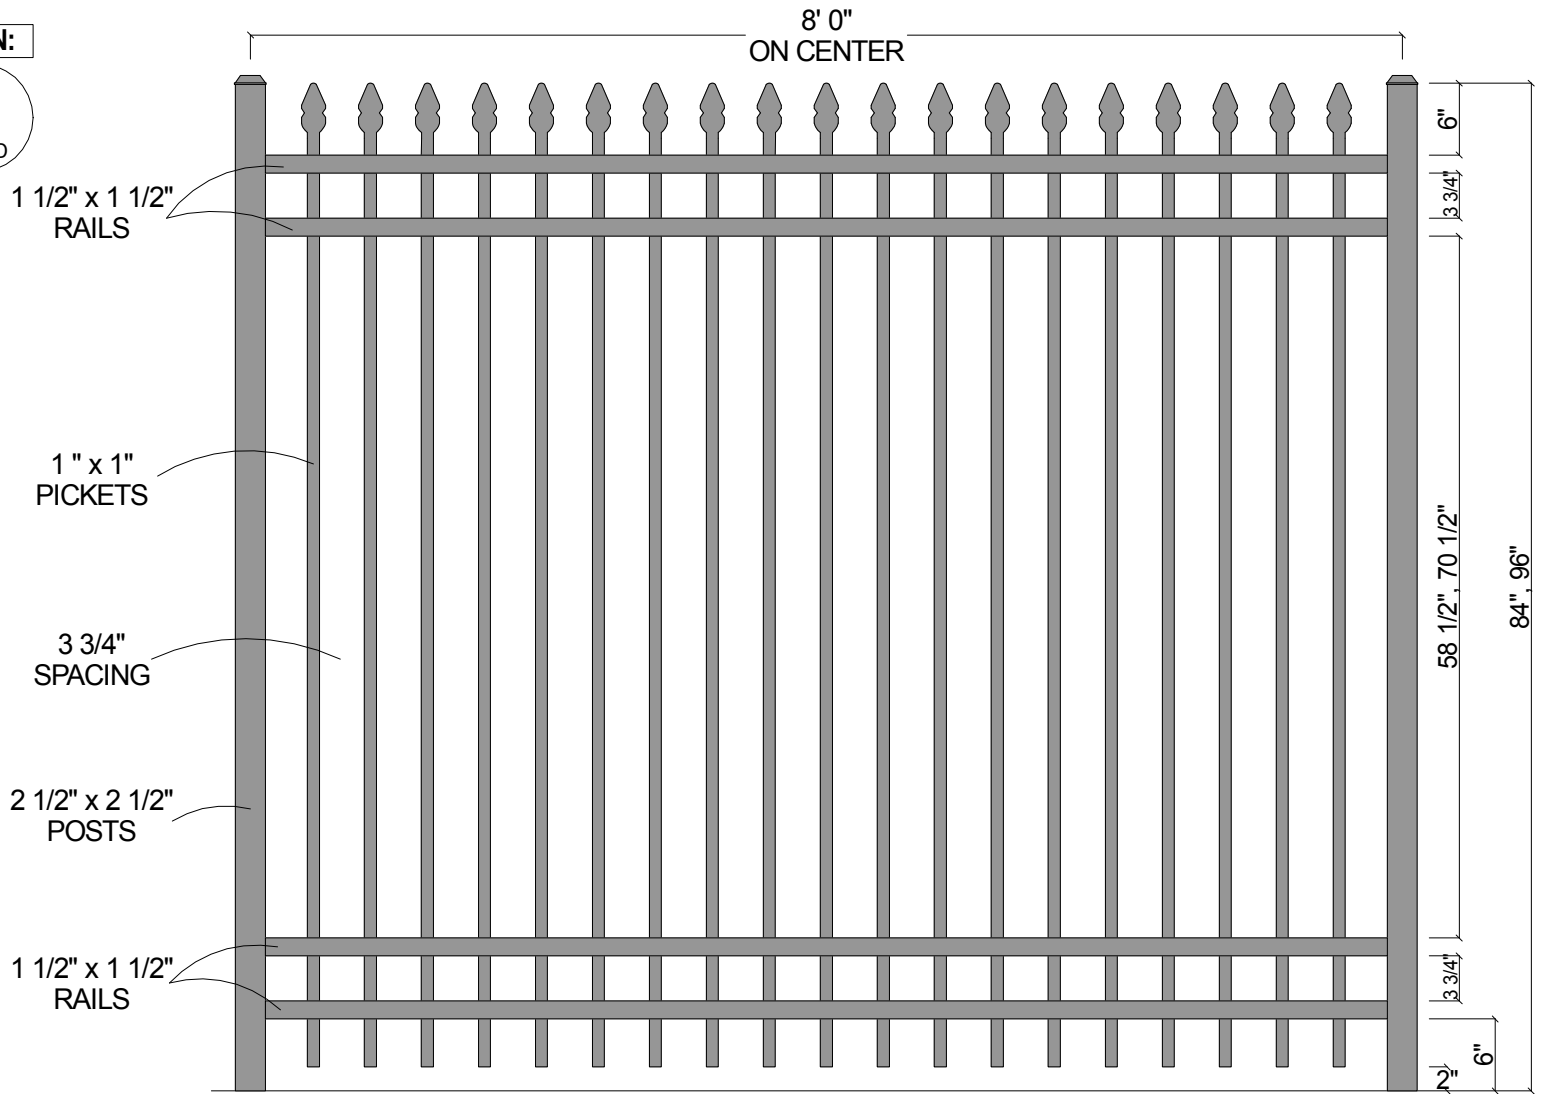

**FINIAL OPTION:**

1 1/2" x 1 1/2"  
RAILS

1" x 1"  
PICKETS

3 3/4"  
SPACING

2 1/2" x 2 1/2"  
POSTS

1 1/2" x 1 1/2"  
RAILS

8' 0"  
ON CENTER

6"  
3 3/4"  
58 1/2", 70 1/2"  
84", 96"  
3 3/4"  
6"

Post Size	
84" Tall	2 1/2" x 2 1/2" x 10' 0"
96" Tall	2 1/2" x 2 1/2" x 11' 0"

<b>CourtYard® Aluminum Fence</b>	
Scale: 3/32" : 1"	Drawn By: J.D.S.
Date: 2/04/08	Revised:
<b>2141</b> (4-Rail w/Straight Pickets)	
As Shown: 8' x 84" 2141	Drawing Number: 2141