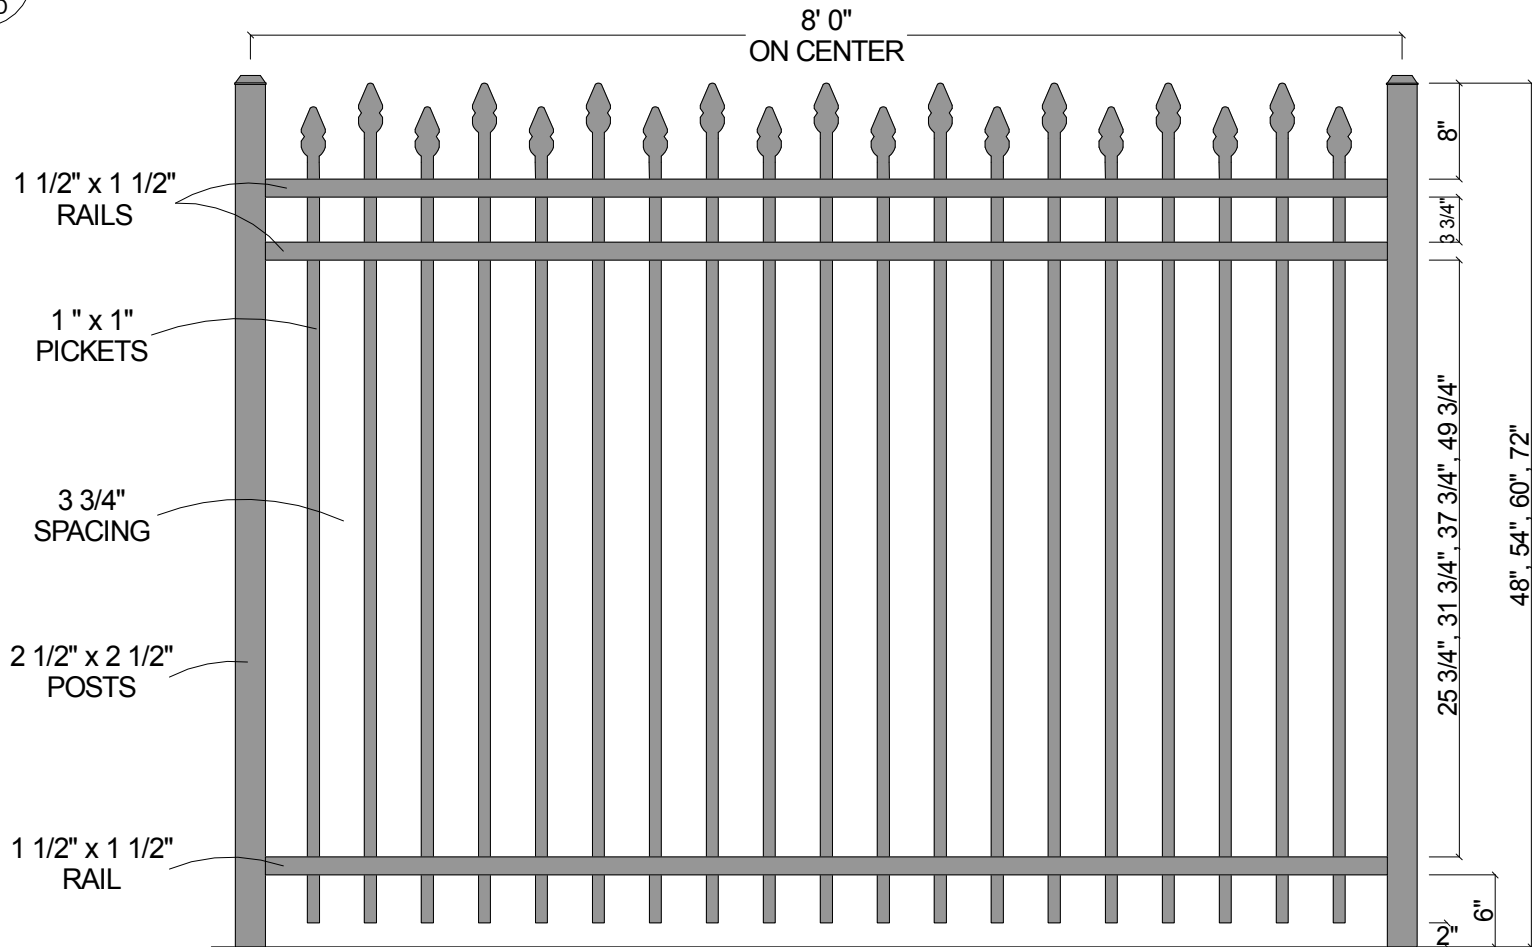

FINIAL OPTION:

Post Size

48" Tall	2 1/2" x 2 1/2" x 6 1/2'
54" Tall	2 1/2" x 2 1/2" x 7'
60" Tall	2 1/2" x 2 1/2" x 7 1/2'
72" Tall	2 1/2" x 2 1/2" x 8 1/2'

CourtYard® Aluminum Fence

Scale: 3/32" : 1"	Drawn By: J.D.S.
Date: 2/04/08	Revised:
2132 (3-Rail w/Alt. Pickets)	
As Shown: 8' x 72" 2132	Drawing Number: 2132