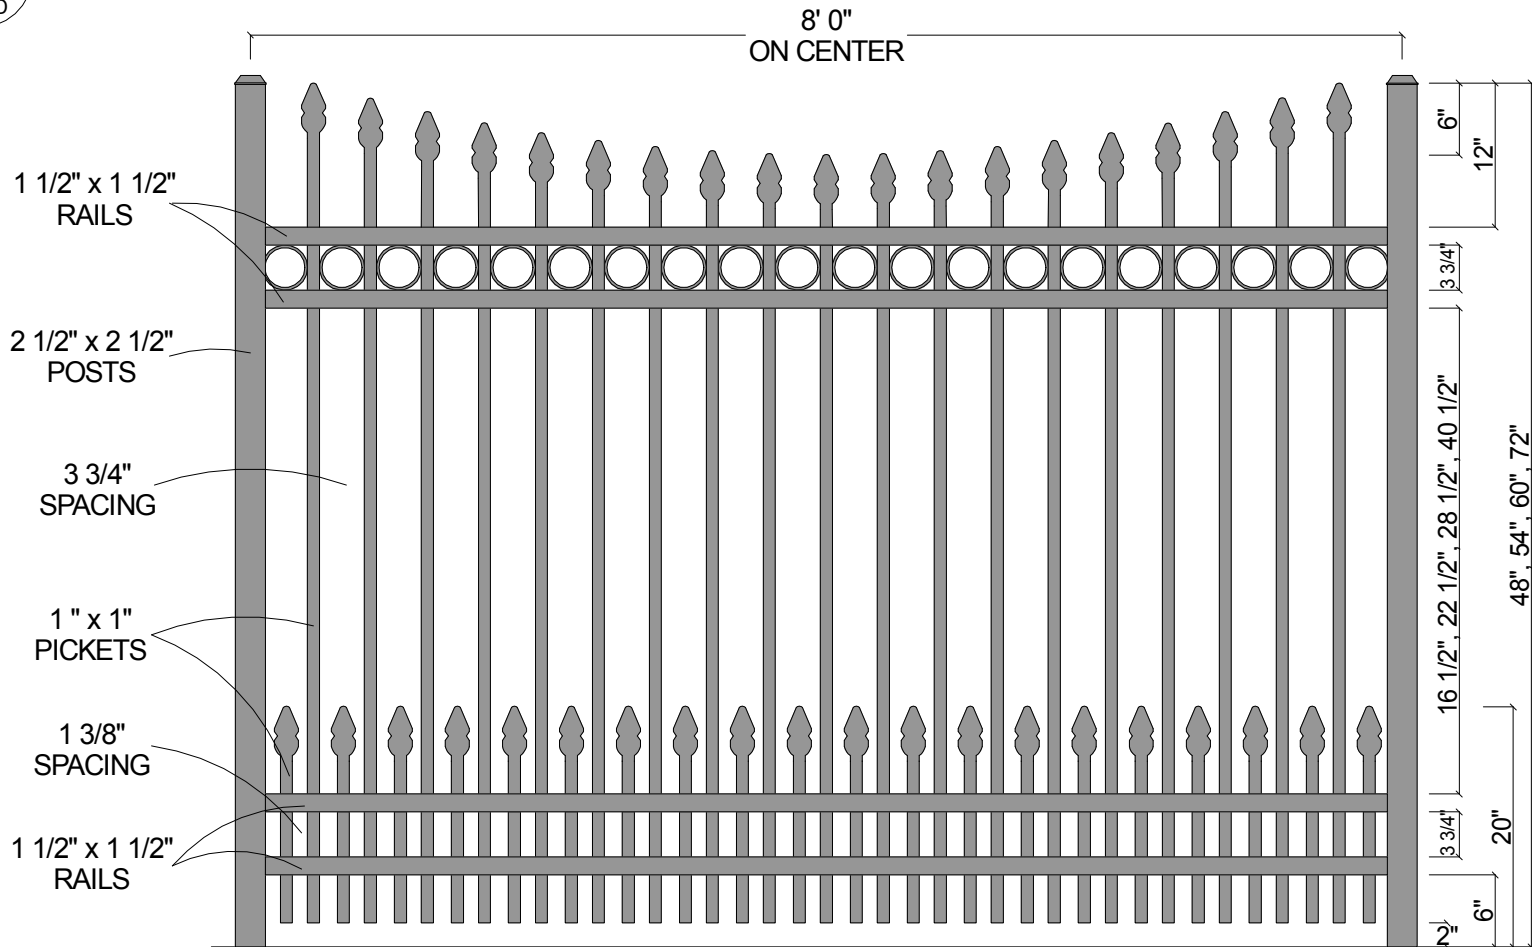

FINIAL OPTION:

Post Size

48" Tall	2 1/2" x 2 1/2" x 6 1/2'
54" Tall	2 1/2" x 2 1/2" x 7'
60" Tall	2 1/2" x 2 1/2" x 7 1/2'
72" Tall	2 1/2" x 2 1/2" x 8 1/2'

CourtYard® Aluminum Fence

Scale: 3/32" : 1"	Drawn By: J.D.S.
Date: 4/01/09	Revised:

2131R Concave w/Short Picket Option

As Shown: 8' x 72" 2131R Concave w/Short Picket Option	Drawing Number: 2131RCncv-SPO
---	----------------------------------