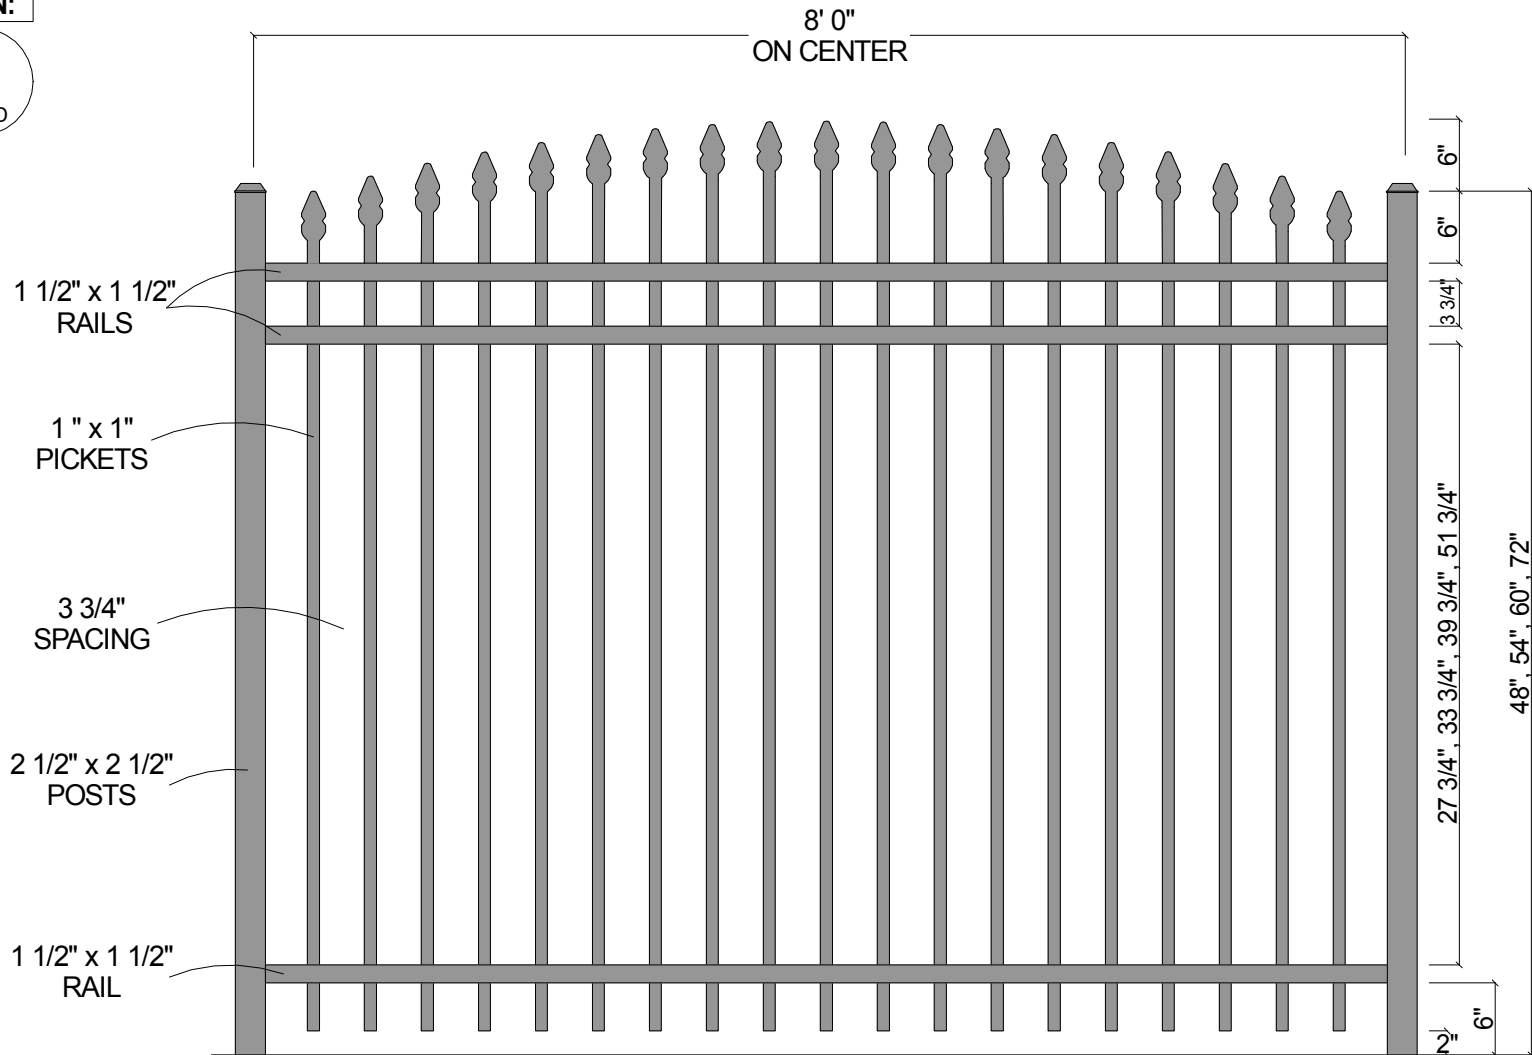

FINIAL OPTION:

Post Size

48" Tall	2 1/2" x 2 1/2" x 6 1/2'
54" Tall	2 1/2" x 2 1/2" x 7'
60" Tall	2 1/2" x 2 1/2" x 7 1/2'
72" Tall	2 1/2" x 2 1/2" x 8 1/2'

CourtYard® Aluminum Fence

Scale: 3/32" : 1"	Drawn By: J.D.S.
Date: 2/04/08	Revised:
2131 Convex (3-Rail w/Straight Pickets)	
As Shown: 8' x 72" 2131 Convex	Drawing Number: 2131Cnvx