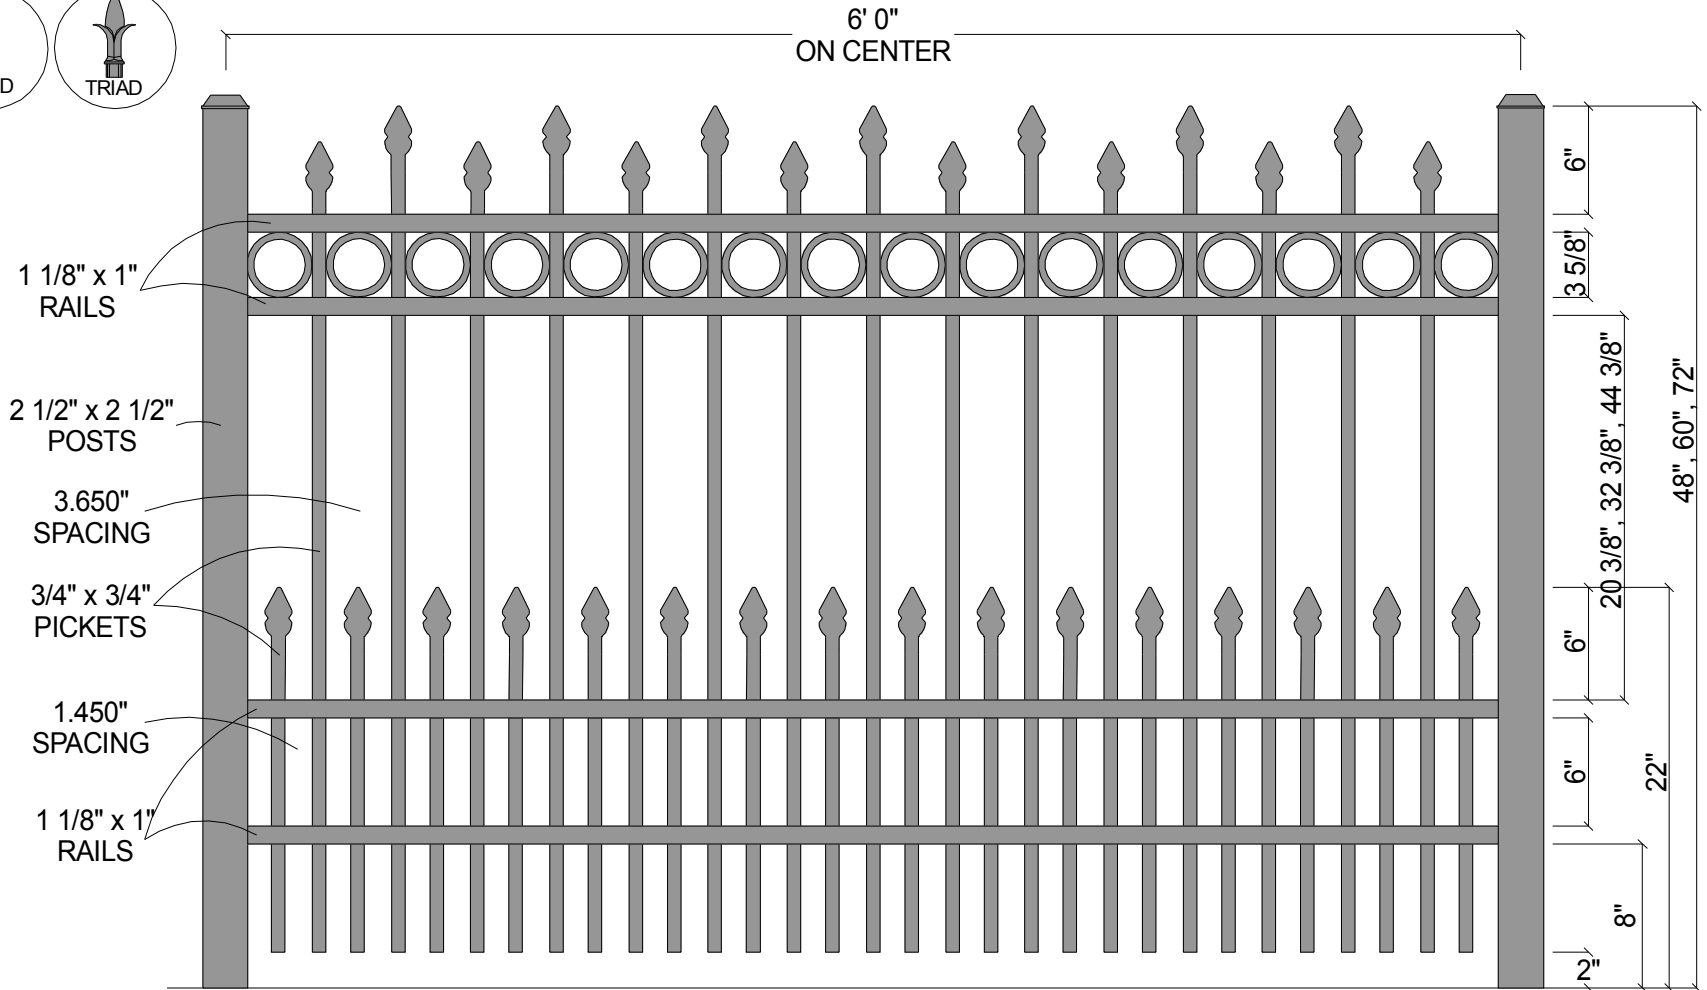

FINIAL OPTION:

| Post Size | |
|-----------|--------------------------|
| 48" Tall | 2 1/2" x 2 1/2" x 6 1/2' |
| 60" Tall | 2 1/2" x 2 1/2" x 7 1/2' |
| 72" Tall | 2 1/2" x 2 1/2" x 8 1/2' |

| | | |
|---|--------------------------------|------------------|
| CourtYard® Aluminum Fence | | |
| Scale: 3/32" : 1" | Approved By: F.S.B. | Drawn By: J.D.S. |
| Date: 5/22/07 | | Revised: |
| 1132R w/Short Picket Option | | |
| As Shown: 6' x 48" 1132R w/Short Picket Option | Drawing Number: 1132R-Short | |