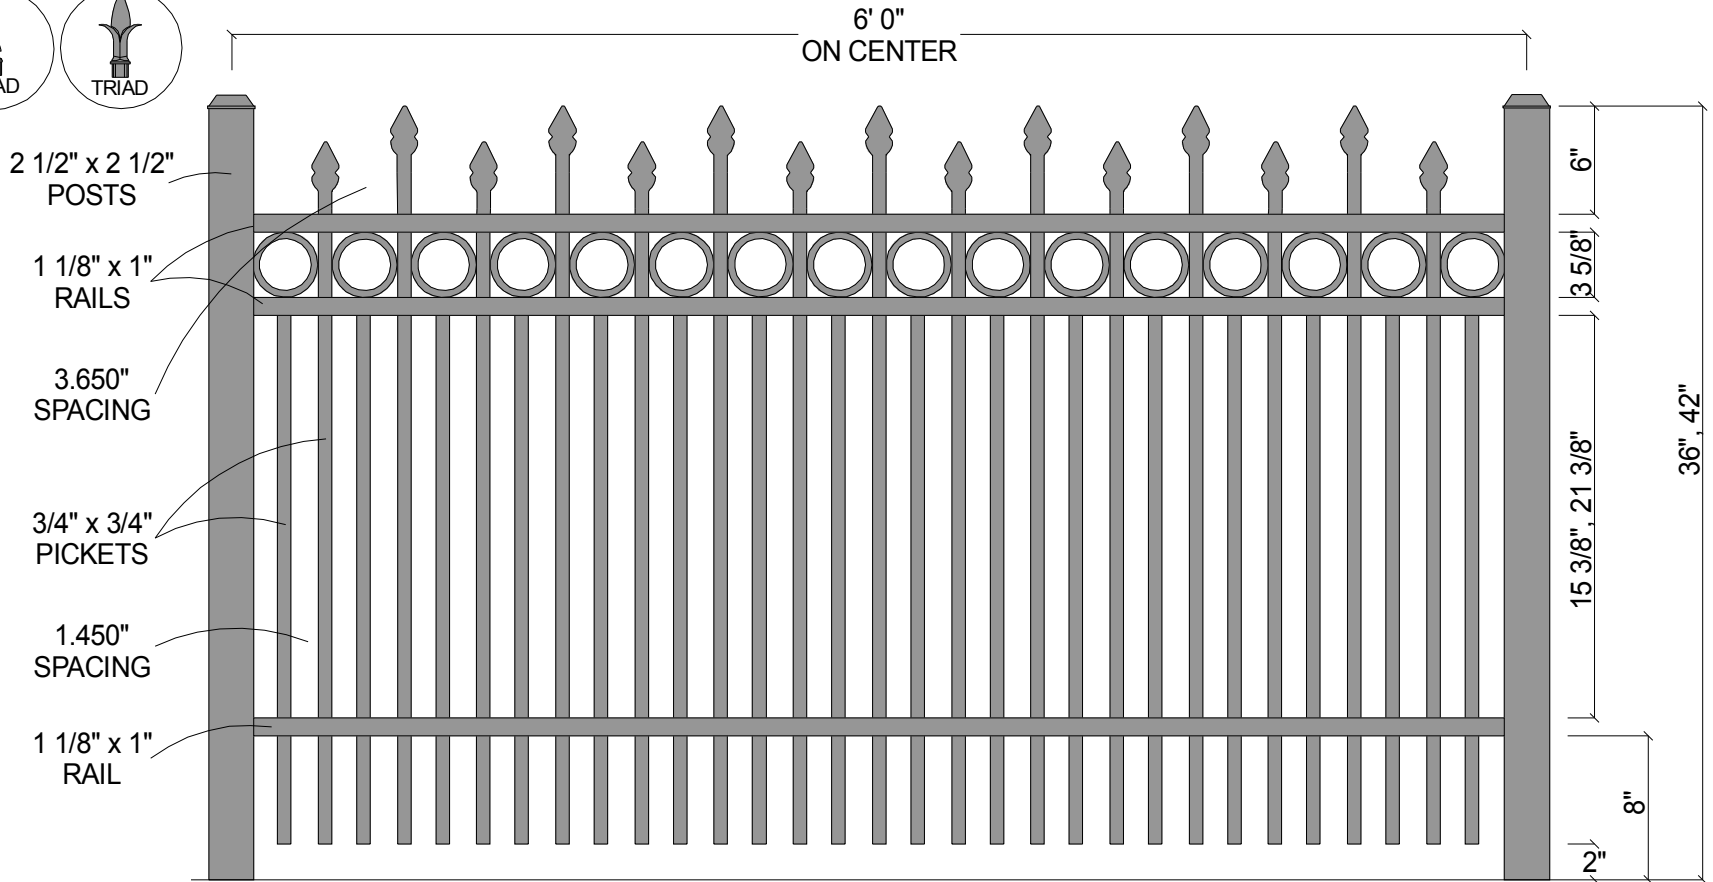

FINIAL OPTION:

Post Size	
36" Tall	2 1/2" x 2 1/2" x 5 1/2'
42" Tall	2 1/2" x 2 1/2" x 6'

Courtyard® Aluminum Fence		
Scale: 3/32" : 1"	Approved By: F.S.B.	Drawn By: J.D.S.
Date: 5/22/07		Revised:
1132R w/Short Picket Option		
As Shown: 6' x 42" 1132R w/Short Picket Option	Drawing Number: 1132R-Short-36-42	