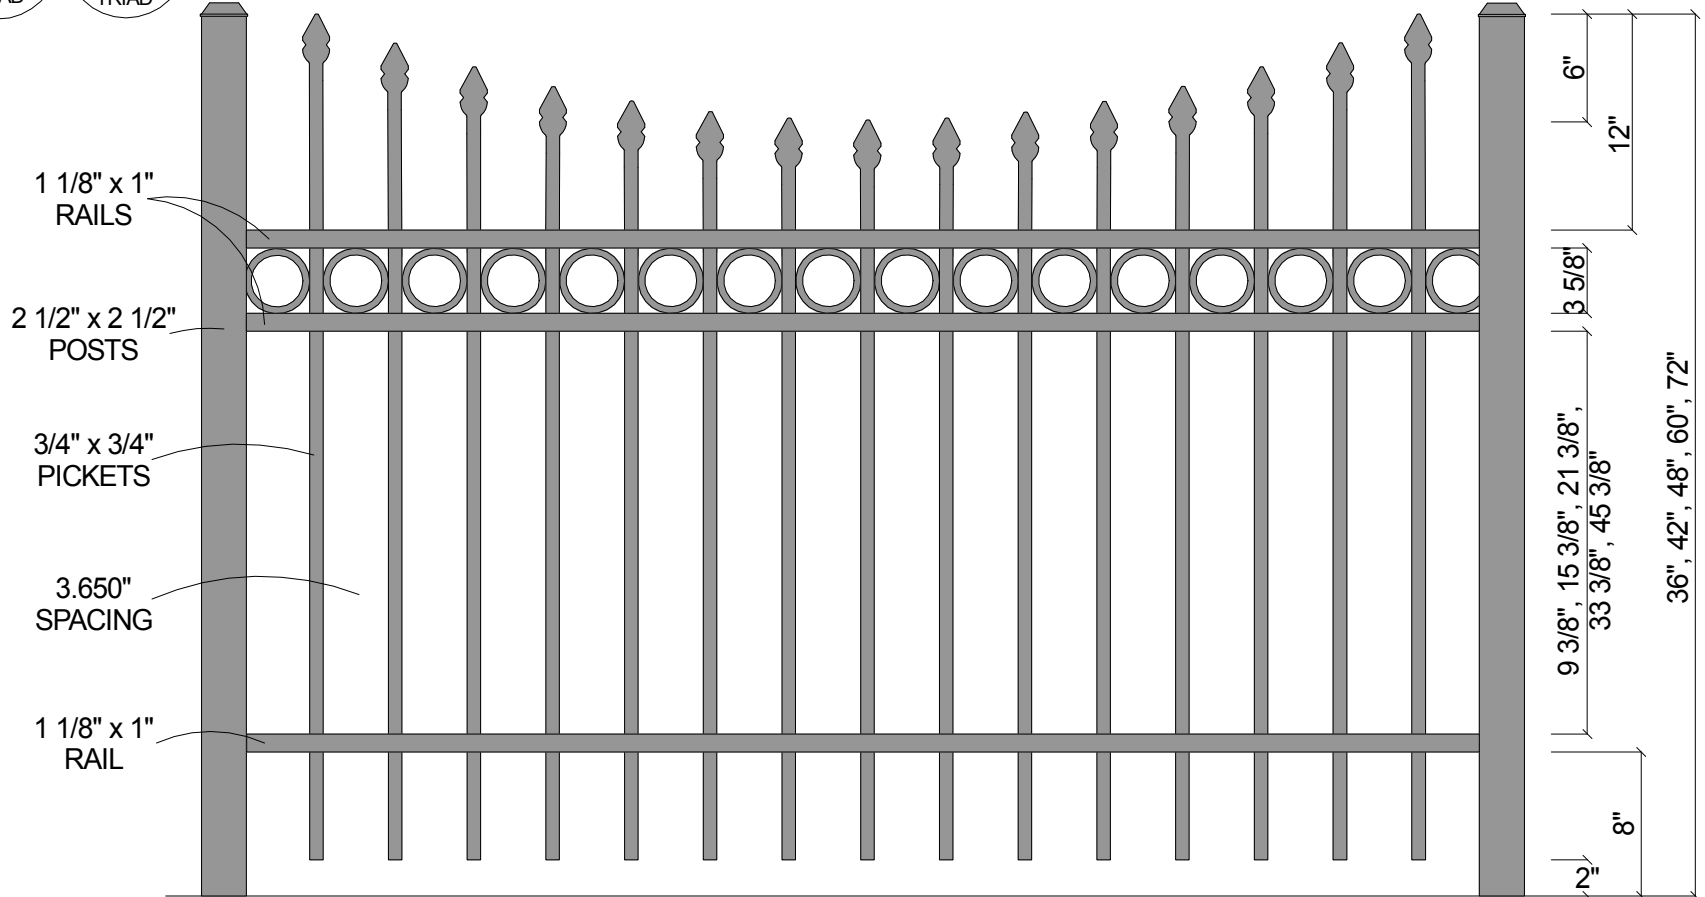

**FINIAL OPTION:**

6' 0"  
ON CENTER

**Post Size**

|          |                          |
|----------|--------------------------|
| 36" Tall | 2 1/2" x 2 1/2" x 5 1/2' |
| 42" Tall | 2 1/2" x 2 1/2" x 6'     |
| 48" Tall | 2 1/2" x 2 1/2" x 6 1/2' |
| 60" Tall | 2 1/2" x 2 1/2" x 7 1/2' |
| 72" Tall | 2 1/2" x 2 1/2" x 8 1/2' |

**Courtyard™ Aluminum Fence**

|                   |                        |                  |
|-------------------|------------------------|------------------|
| Scale: 3/32" : 1" | Approved By:<br>F.S.B. | Drawn By: J.D.S. |
| Date: 9/14/06     |                        | Revised:         |

**1131R (Concave)**

|                                       |                               |
|---------------------------------------|-------------------------------|
| As Shown:<br>6' x 48" 1131R (Concave) | Drawing Number:<br>1131R-Cncv |
|---------------------------------------|-------------------------------|