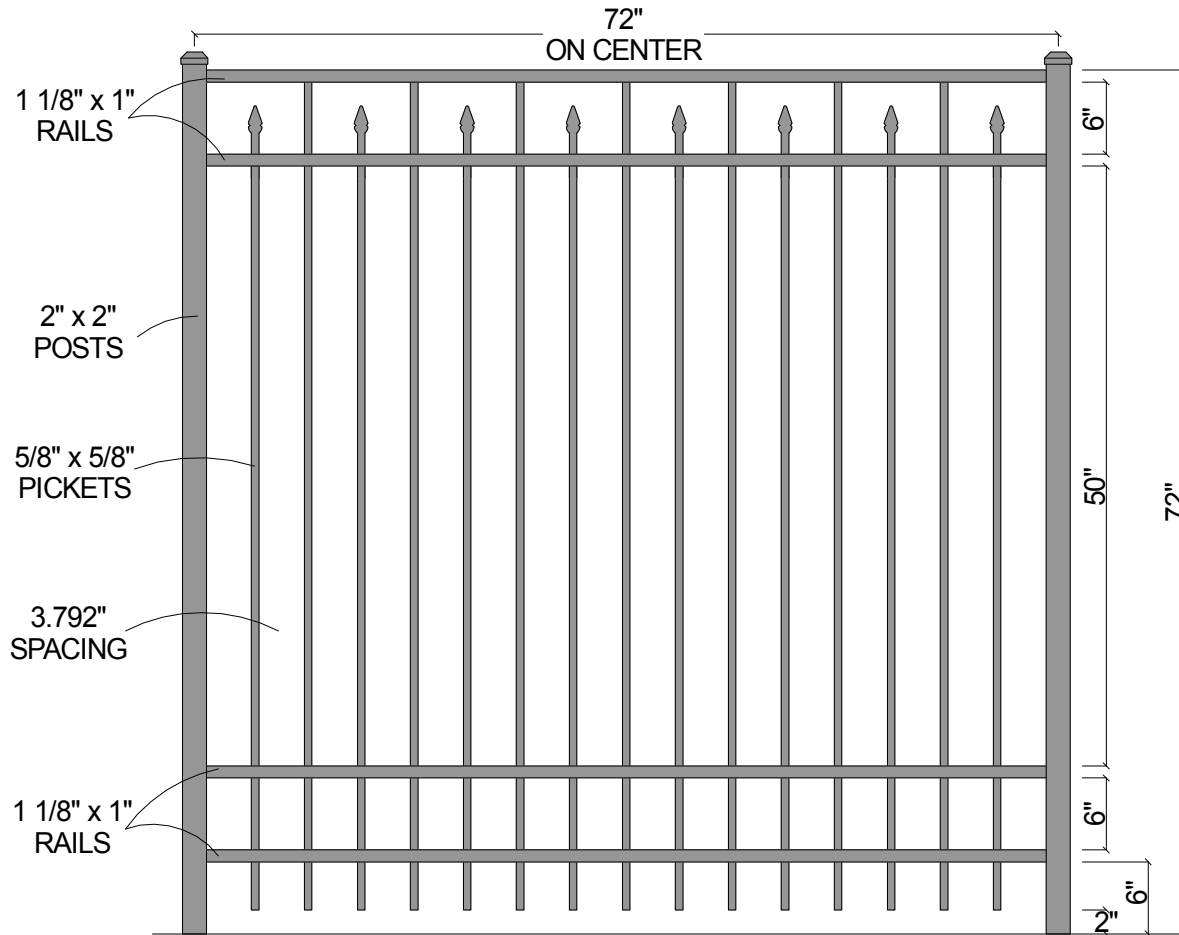

**FINIAL OPTION:**

Post Size	
72" Tall	2" x 2" x 8 1/2'

# Courtyard® Aluminum Fence Systems

Scale: 1/16" : 1"

Date: 8/08/06

As Shown:  
72" 0243

Approved By:  
F.B.

**0243** 4-Rail Flat Top w/Alt. Pickets (72")

Drawn By: J.D.S.

Revised:

Drawing Number:  
0243