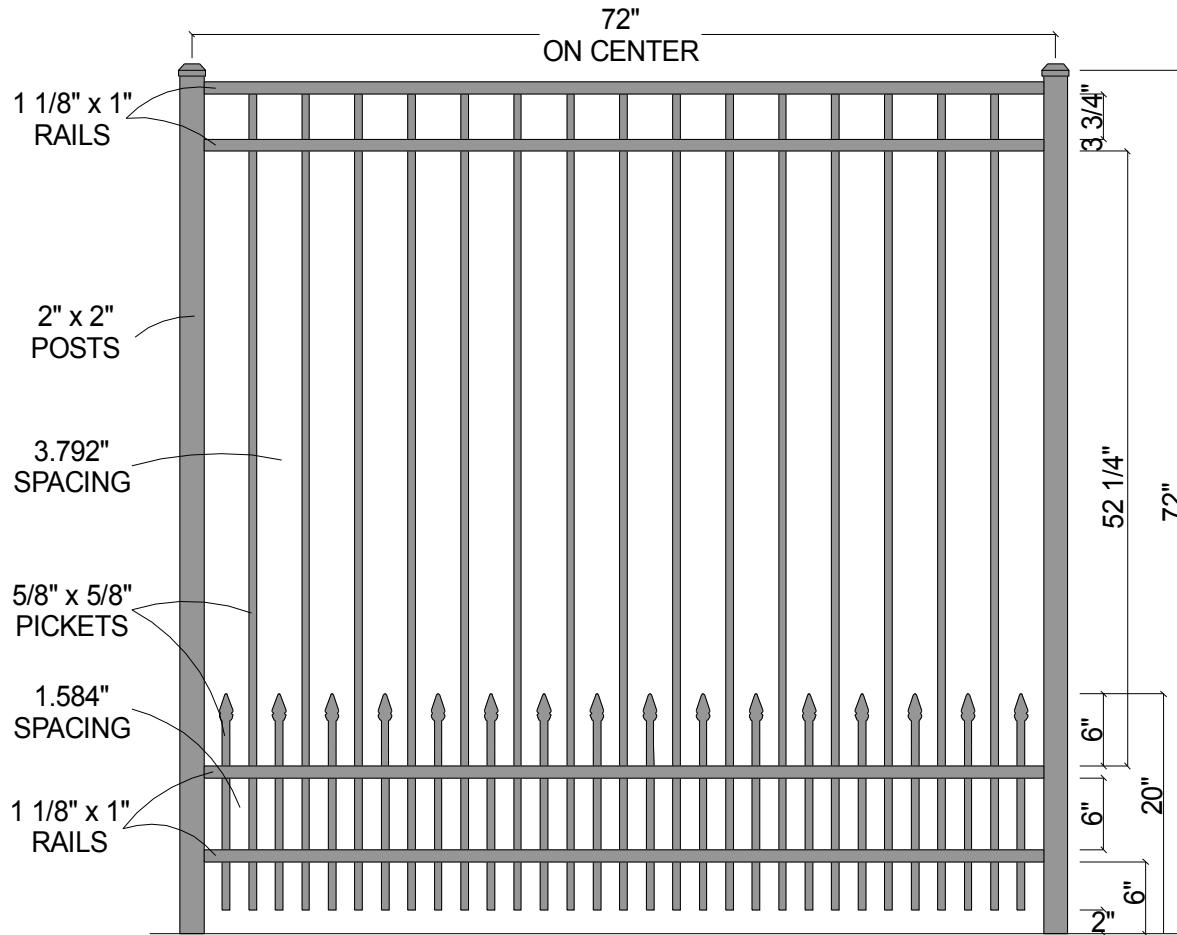

FINIAL OPTION:

Post Size	
72" Tall	2" x 2" x 8 1/2'

Courtyard® Aluminum Fence Systems

Scale: 1/16" : 1"

Date: 3/15/07

As Shown:
72" 0240 w/SPO

Approved By:
F.B.

0240 w/Short Picket Option (72")

Drawn By: J.D.S.

Revised:

Drawing Number:
0240-Short