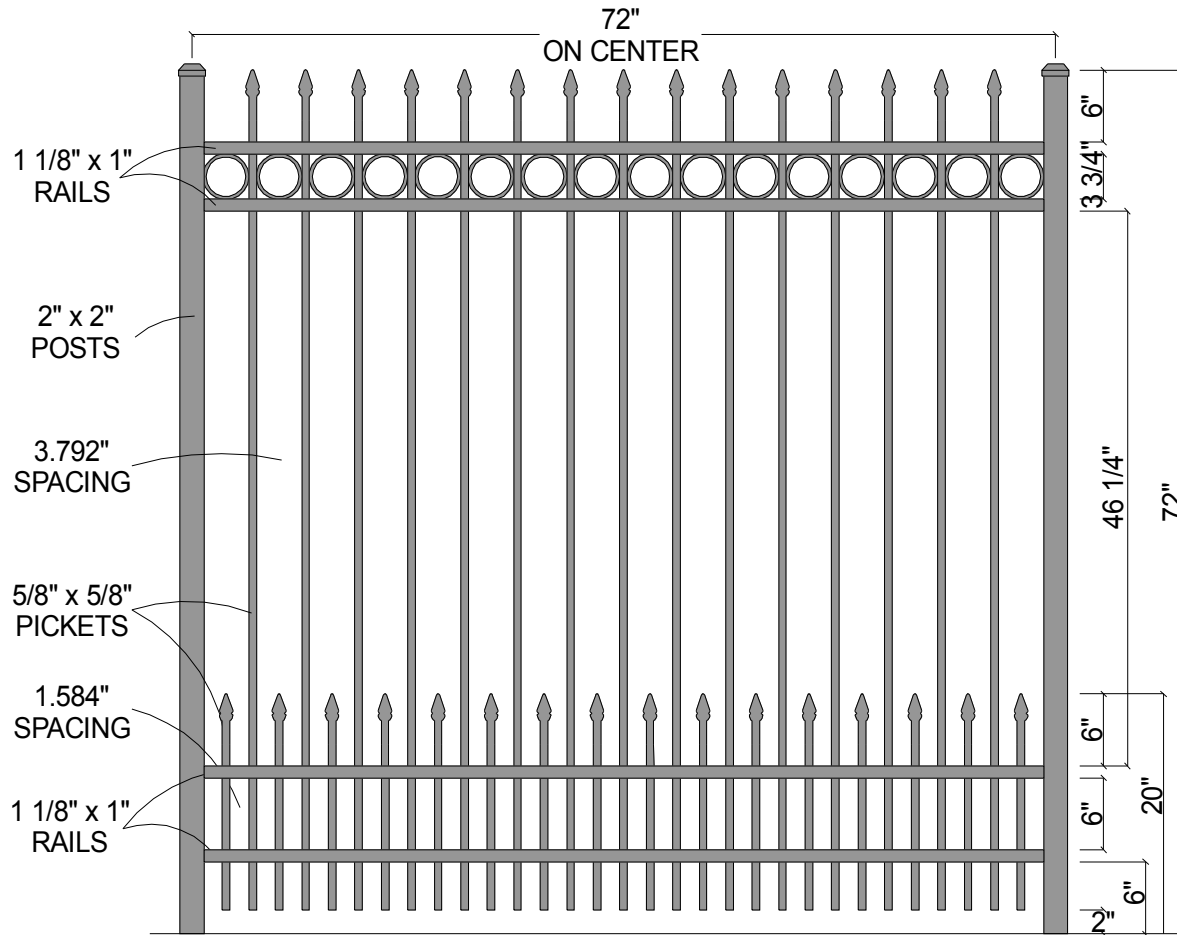

FINIAL OPTION:

Post Size	
72" Tall	2" x 2" x 8 1/2'

Courtyard® Aluminum Fence Systems

Scale: 1/16" : 1"
 Date: 8/05/08
 As Shown:
 72" 0141R w/SPO

0141R w/Short Picket Option (72")

Drawn By: J.D.S.
 Revised:
 Drawing Number:
 0141R-SPO