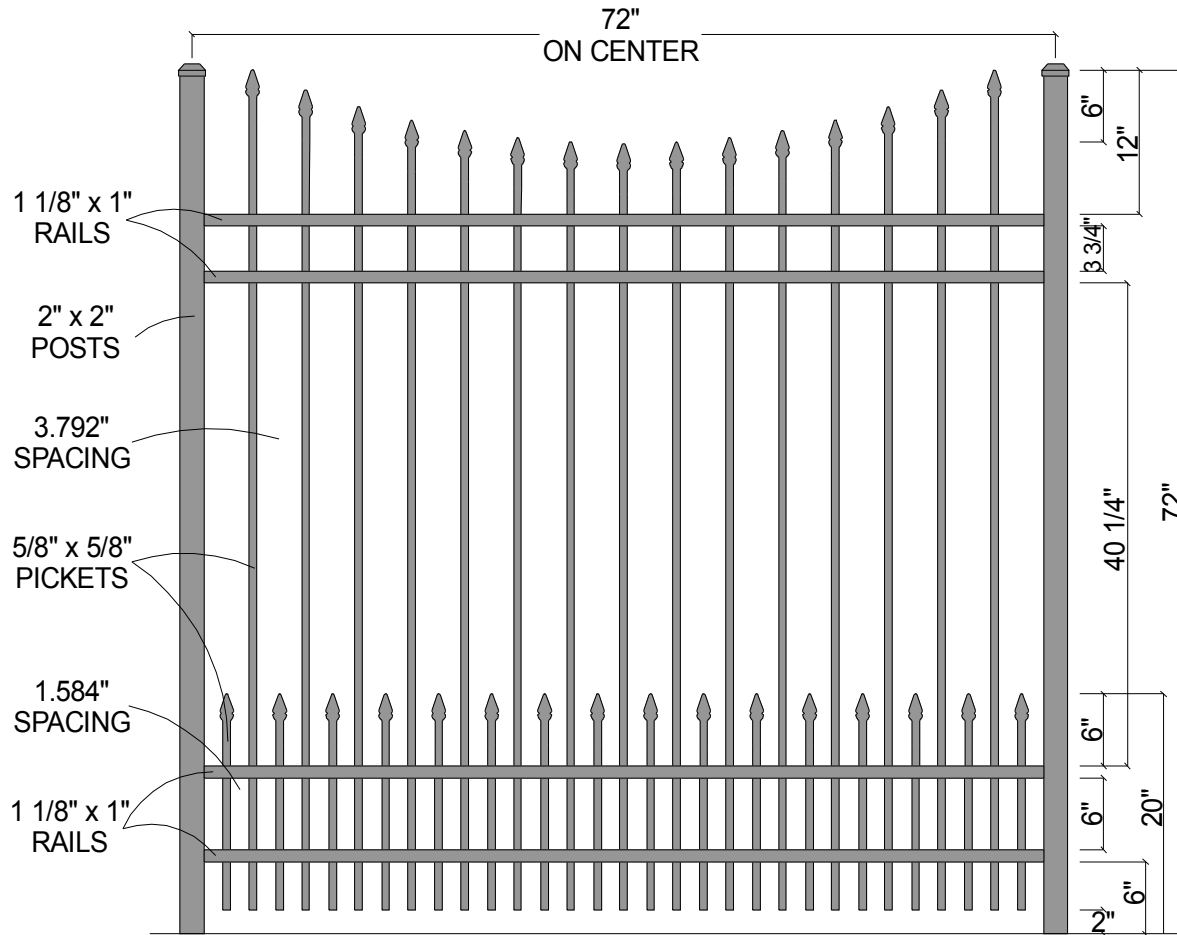

FINIAL OPTION:

Post Size	
72" Tall	2" x 2" x 8 1/2'

Courtyard® Aluminum Fence Systems

Scale: 1/16" : 1"
 Date: 3/15/07
 As Shown:
 72" 0141 Cncv w/SPO

Approved By:
 F.B.

0141 Concave
 w/Short Picket Option (72")

Drawn By: J.D.S.
 Revised:

Drawing Number:
 0141Cncv-Short