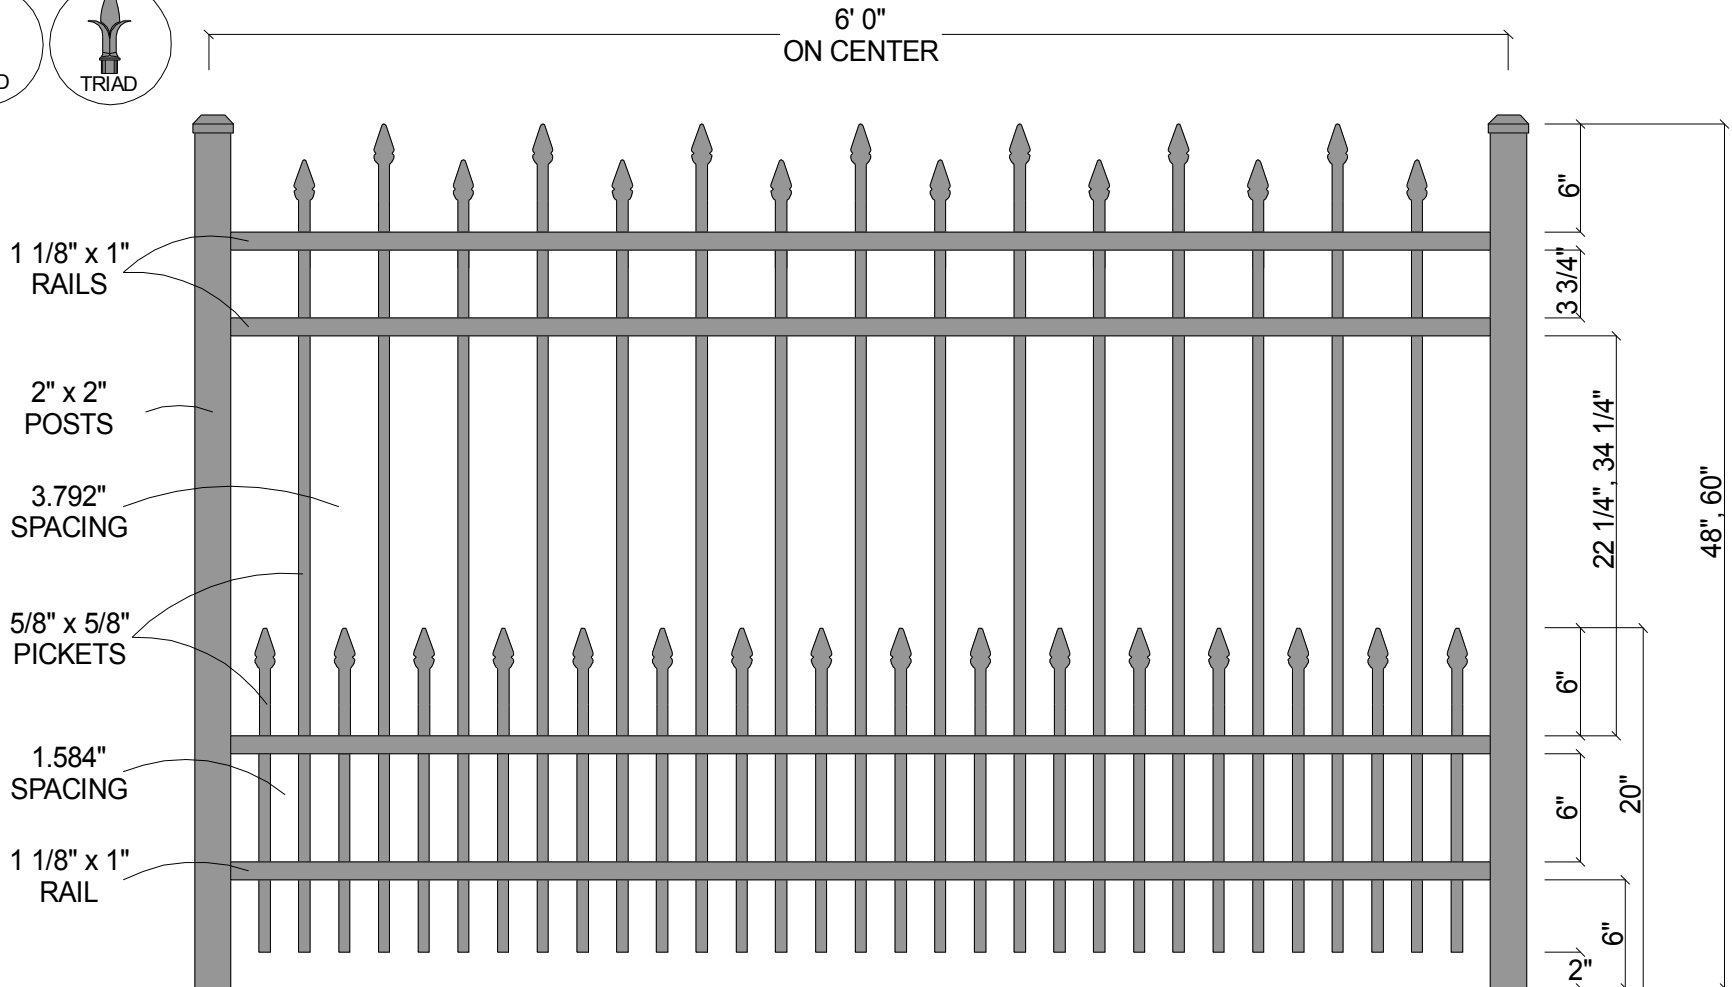

FINIAL OPTION:

Post Size	
48" Tall	2" x 2" x 6 1/2'
60" Tall	2" x 2" x 7 1/2'

Courtyard® Aluminum Fence

Scale: 3/32" : 1"	Approved By: F.S.B.	Drawn By: J.D.S.
Date: 3/13/07		Revised:

0132 (with Short Picket Option)

As Shown: 6' x 48" 0132 with Short Picket Option	Drawing Number: 0132-Short
---	-------------------------------