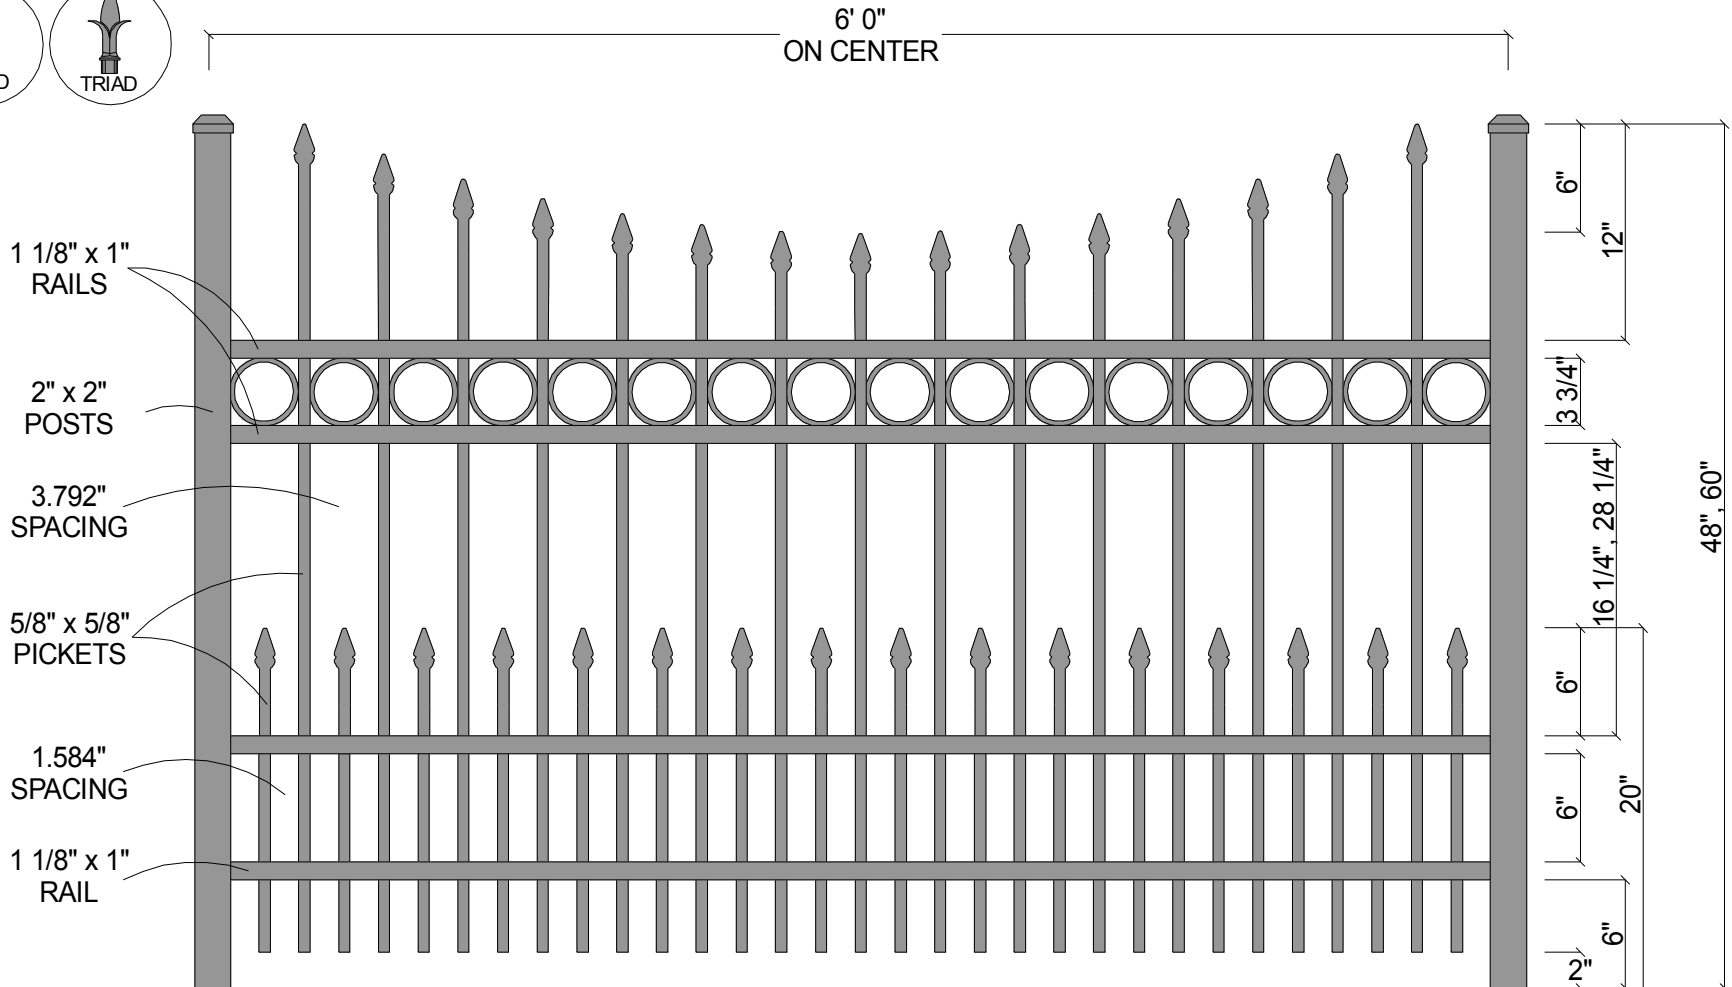

FINIAL OPTION:

Post Size	
48" Tall	2" x 2" x 6 1/2'
60" Tall	2" x 2" x 7 1/2'

Courtyard® Aluminum Fence	
Scale: 3/32" : 1"	Drawn By: J.D.S.
Date: 8/04/08	Revised:
0131R Concave (w/Short Picket Option)	
As Shown: 6' x 48" 0131R Concave w/Short Picket Option	Drawing Number: 0131RCncv-SPO