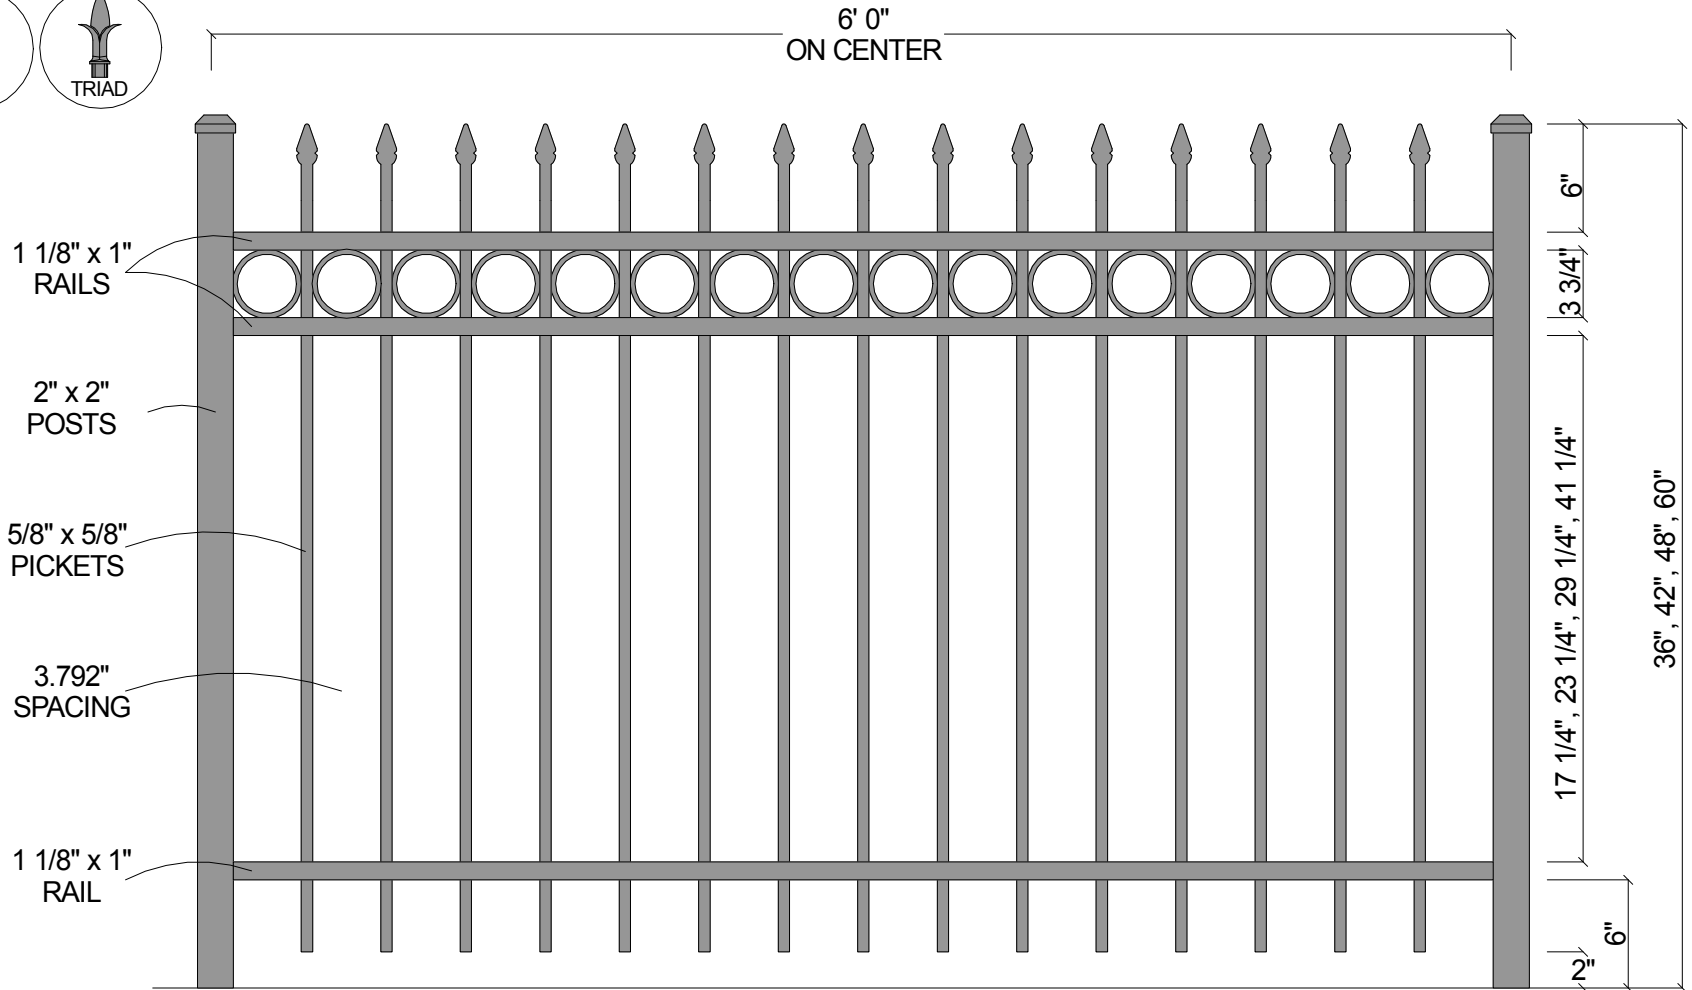

FINIAL OPTION:

Post Size	
36" Tall	2" x 2" x 5 1/2'
42" Tall	2" x 2" x 6'
48" Tall	2" x 2" x 6 1/2'
60" Tall	2" x 2" x 7 1/2'

CourtYard® Aluminum Fence

Scale: 3/32" : 1"	Approved By: F.S.B.	Drawn By: J.D.S.
Date: 2/04/08		Revised:
0131R (3-Rail w/Straight Pickets)		
As Shown: 6' x 48" 0131R		Drawing Number: 0131R