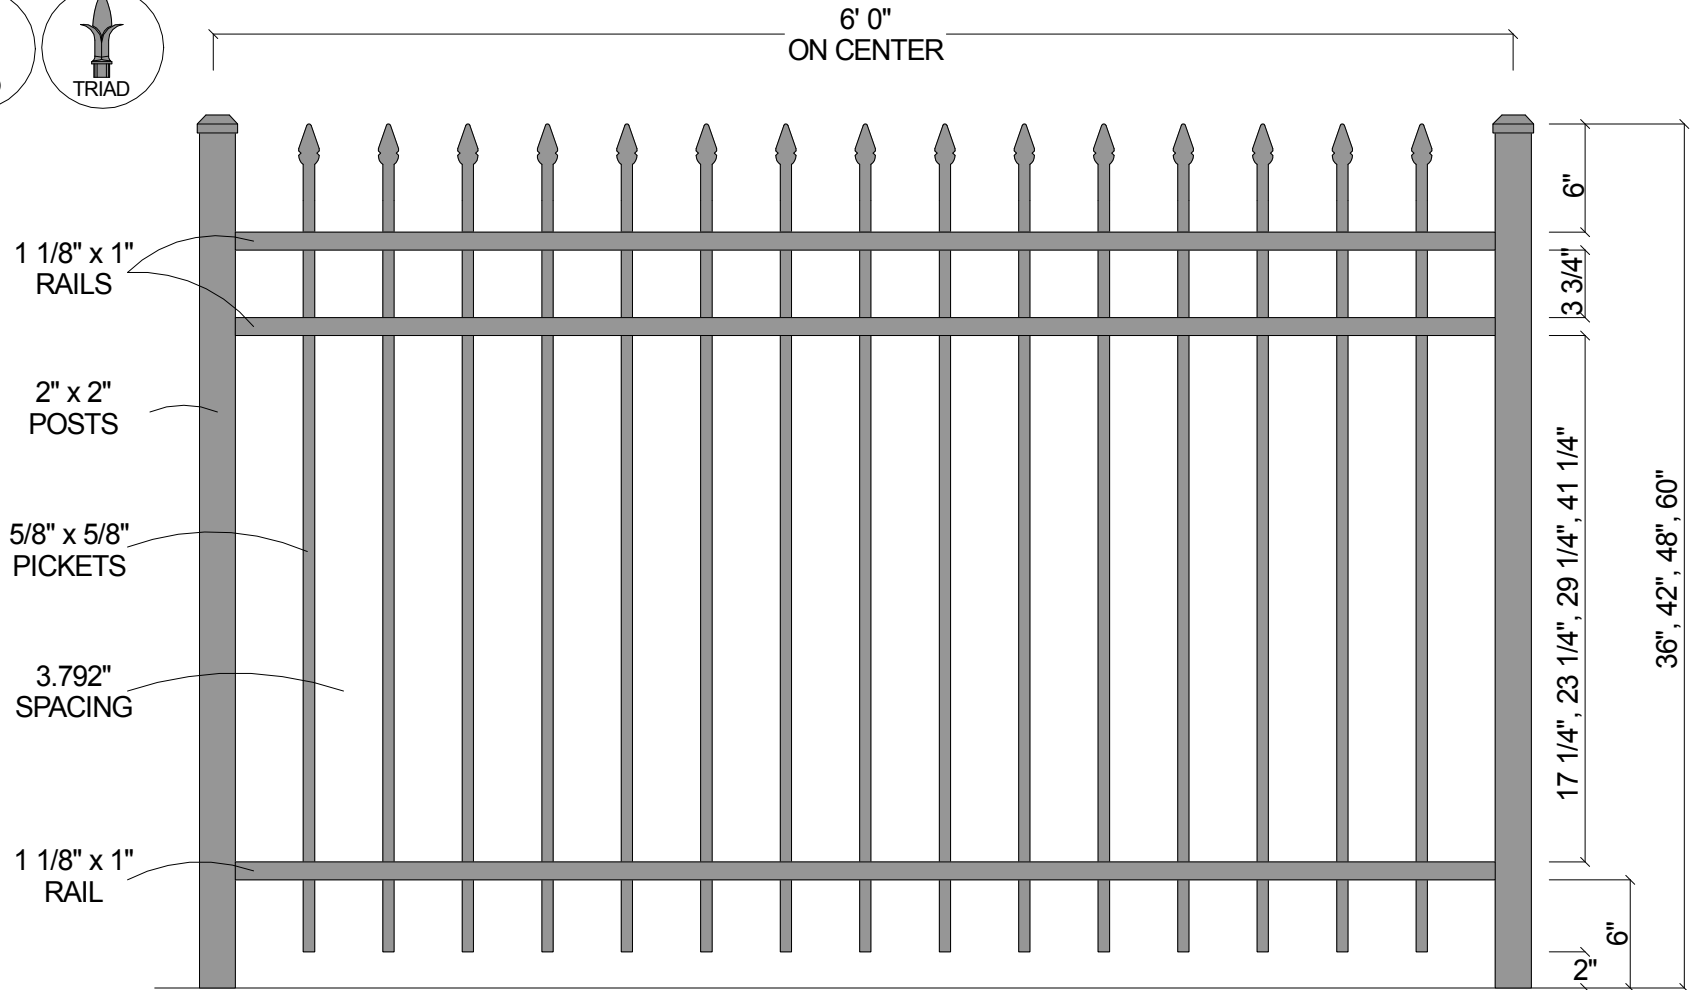

FINIAL OPTION:

Post Size	
36" Tall	2" x 2" x 5 1/2'
42" Tall	2" x 2" x 6'
48" Tall	2" x 2" x 6 1/2'
60" Tall	2" x 2" x 7 1/2'

CourtYard® Aluminum Fence		
Scale: 3/32" : 1"	Approved By: F.S.B.	Drawn By: J.D.S.
Date: 8/08/06		Revised:
0131 (3-Rail w/Straight Pickets)		
As Shown: 6' x 48" 0131	Drawing Number: 0131	